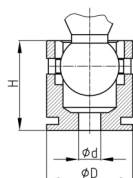

Product Group KBKZ24

Desk fixing made of PP for cable chains KBKQUA and KBKPM

Standard Colours

- black
- white
- uncoloured-translucent
- silver

Material

- Polypropylene (PP)

Product information

- Suitable from a table top thickness of approx. 10 mm
- Included in delivery:
 - 1 desk fixing KBKZ24
 - 1 screw 4x12 mm

Order Number	D	d	H
	mm	mm	mm
KBKZ24 1B	19	4	20