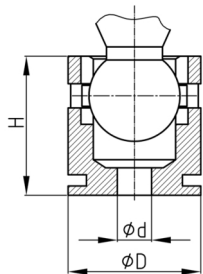

Product Group KBKZ24

Desk fixing made of PP for cable chains KBKQUA and KBKPM

Standard Colours

- black
- white
- uncoloured-translucent
- silver

Material

- Polypropylene (PP)

Product information

- Suitable from a table top thickness of approx. 10 mm
- Included in delivery:
 - 1 desk fixing KBKZ24
 - 1 screw 4x12 mm

Order Number	D	d	H
	mm	mm	mm
KBKZ24 1B	19	4	20