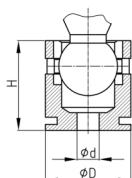

Product Group KBKZ24

Desk fixing made of PP for cable chains KBKQUA and KBKPM

Standard Colours

- black
- white
- uncoloured-translucent
- silver

Material

- Polypropylene (PP)

Product information

- Suitable from a table top thickness of approx. 10 mm
- Included in delivery:
 - 1 desk fixing KBKZ24
 - 1 screw 4x12 mm

Order Number	D	d	H
	mm	mm	mm
KBKZ24 1B	19	4	20