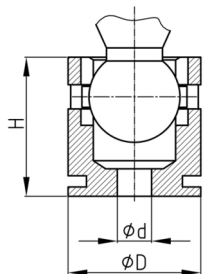

Product Group KBKZ24

Desk fixing made of PP for cable chains KBKQUA and KBKPM

Standard Colours

- black
- white
- uncoloured-translucent
- silver

Material

- Polypropylene (PP)

Product information

- Suitable from a table top thickness of approx. 10 mm
- Included in delivery:
 - 1 desk fixing KBKZ24
 - 1 screw 4x12 mm

Order Number	D	d	H
	mm	mm	mm
KBKZ24 1B	19	4	20