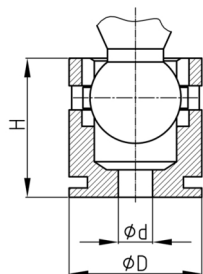

Product Group KBKZ24

Desk fixing made of PP for cable chains KBKQUA and KBKPM

Standard Colours

- black
- white
- uncoloured-translucent
- silver

Material

- Polypropylene (PP)

Product information

- Suitable from a table top thickness of approx. 10 mm
- Included in delivery:
 - 1 desk fixing KBKZ24
 - 1 screw 4x12 mm

Order Number	D	d	H
	mm	mm	mm
KBKZ24 1B	19	4	20