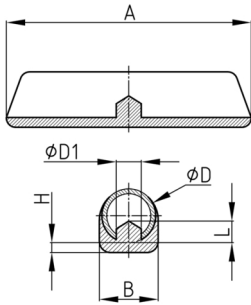

Product Group KSGSL

Clamping shell glides made of PP for round tubes

Standard Colours

- black
- uncoloured

Material

- Polypropylene (PP)

Product options on inquiry

- Special colours
- Further sizes

| Order Number | A | B | D | D1 | H | L |
|---------------------|----|----|-------|-----|----|-----|
| | mm | mm | mm | mm | mm | mm |
| KSGSL 50x13 / 10-11 | 50 | 13 | 10-11 | 3,8 | 3 | 2,5 |
| KSGSL 50x13 / 12-13 | 50 | 14 | 12-13 | 4,5 | 3 | 2,5 |
| KSGSL 50x13 / 13-14 | 50 | 16 | 13-14 | 4,5 | 3 | 2,5 |
| KSGSL 50x13 / 15-16 | 50 | 18 | 15-16 | 4,5 | 3 | 2,5 |