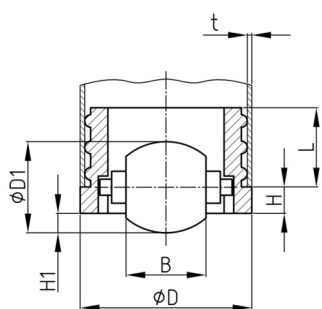

Product Group GLR

Furniture castors for round tube table legs, can be combined with product group GLRS

Standard Colours

- black

Material

- Base body: Polyamide (PA)
- Bolt: steel
- Castor: elastic thermoplast (TPE)

- Please note that the sliding roller GLR and the product group GLRS are optimally matched in terms of dimensions and material selection.

Order Number	B	D	D1	H	H1	L	t
	mm	mm	mm	mm	mm	mm	mm
GLR 32x1,5	12	32	20	3	4	24	1,5
GLR 32x2	12	32	20	3	4	24	2
GLR 35x1,5	12	35	20	3	4	24	1,5
GLR 35x2	12	35	20	3	4	24	2
GLR 38x1,5	18	38	25	3	7	24	1,5
GLR 38x2	18	38	25	3	7	24	2
GLR 40x1,5	18	40	25	3	7	24	1,5
GLR 40x2	18	40	25	3	7	24	2