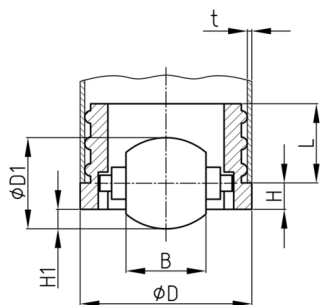

Product Group GLR

Furniture castors for round tube table legs, can be combined with product group GLRS

Standard Colours

- black

Material

- Base body: Polyamide (PA)
- Bolt: steel
- Castor: elastic thermoplast (TPE)