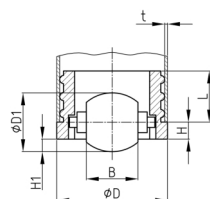

Product Group GLR

Furniture castors for round tube table legs, can be combined with product group GLRS

Standard Colours

- black

Material

- Base body: Polyamide (PA)
- Bolt: steel
- Castor: elastic thermoplast (TPE)

- Please note that the sliding roller GLR and the product group GLRS are optimally matched in terms of dimensions and material selection.

Order Number	B	D	D1	H	H1	L	t
	mm	mm	mm	mm	mm	mm	mm
GLR 32x1,5	12	32	20	3	4	24	1,5
GLR 32x2	12	32	20	3	4	24	2
GLR 35x1,5	12	35	20	3	4	24	1,5
GLR 35x2	12	35	20	3	4	24	2
GLR 38x1,5	18	38	25	3	7	24	1,5
GLR 38x2	18	38	25	3	7	24	2
GLR 40x1,5	18	40	25	3	7	24	1,5
GLR 40x2	18	40	25	3	7	24	2