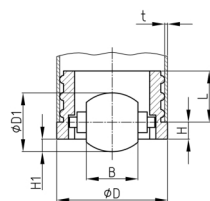

#### Material

- Base body: Polyamide (PA)
- Bolt: steel
- Castor: elastic thermoplast (TPE)

- Please note that the sliding roller GLR and the product group GLRS are optimally matched in terms of dimensions and material selection.

| Order Number | B  | D  | D1 | H  | H1 | L  | t   |
|--------------|----|----|----|----|----|----|-----|
|              | mm | mm | mm | mm | mm | mm | mm  |
| GLR 32x1,5   | 12 | 32 | 20 | 3  | 4  | 24 | 1,5 |
| GLR 32x2     | 12 | 32 | 20 | 3  | 4  | 24 | 2   |
| GLR 35x1,5   | 12 | 35 | 20 | 3  | 4  | 24 | 1,5 |
| GLR 35x2     | 12 | 35 | 20 | 3  | 4  | 24 | 2   |
| GLR 38x1,5   | 18 | 38 | 25 | 3  | 7  | 24 | 1,5 |
| GLR 38x2     | 18 | 38 | 25 | 3  | 7  | 24 | 2   |
| GLR 40x1,5   | 18 | 40 | 25 | 3  | 7  | 24 | 1,5 |
| GLR 40x2     | 18 | 40 | 25 | 3  | 7  | 24 | 2   |