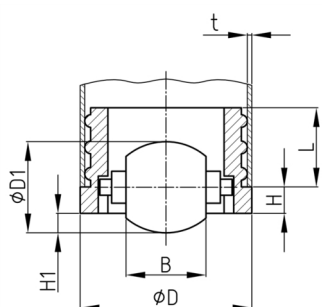

Product Group GLR

Furniture castors for round tube table legs, can be combined with product group GLRS

Standard Colours

- black

Material

- Base body: Polyamide (PA)
- Bolt: steel
- Castor: elastic thermoplast (TPE)

- Please note that the sliding roller GLR and the product group GLRS are optimally matched in terms of dimensions and material selection.

Order Number	B	D	D1	H	H1	L	t
	mm	mm	mm	mm	mm	mm	mm
GLR 32x1,5	12	32	20	3	4	24	1,5
GLR 32x2	12	32	20	3	4	24	2
GLR 35x1,5	12	35	20	3	4	24	1,5
GLR 35x2	12	35	20	3	4	24	2
GLR 38x1,5	18	38	25	3	7	24	1,5
GLR 38x2	18	38	25	3	7	24	2
GLR 40x1,5	18	40	25	3	7	24	1,5
GLR 40x2	18	40	25	3	7	24	2