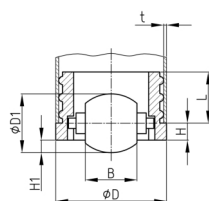

Product Group GLR

Furniture castors for round tube table legs, can be combined with product group GLRS

Standard Colours

- black

Material

- Base body: Polyamide (PA)
- Bolt: steel
- Castor: elastic thermoplast (TPE)

- Please note that the sliding roller GLR and the product group GLRS are optimally matched in terms of dimensions and material selection.

Order Number	B	D	D1	H	H1	L	t
	mm	mm	mm	mm	mm	mm	mm
GLR 32x1,5	12	32	20	3	4	24	1,5
GLR 32x2	12	32	20	3	4	24	2
GLR 35x1,5	12	35	20	3	4	24	1,5
GLR 35x2	12	35	20	3	4	24	2
GLR 38x1,5	18	38	25	3	7	24	1,5
GLR 38x2	18	38	25	3	7	24	2
GLR 40x1,5	18	40	25	3	7	24	1,5
GLR 40x2	18	40	25	3	7	24	2