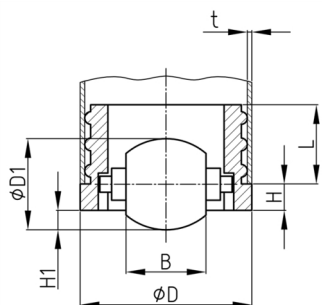

Product Group GLR

Furniture castors for round tube table legs, can be combined with product group GLRS

Standard Colours

- black

Material

- Base body: Polyamide (PA)
- Bolt: steel
- Castor: elastic thermoplast (TPE)

- Please note that the sliding roller GLR and the product group GLRS are optimally matched in terms of dimensions and material selection.

Order Number	B	D	D1	H	H1	L	t
	mm	mm	mm	mm	mm	mm	mm
GLR 32x1,5	12	32	20	3	4	24	1,5
GLR 32x2	12	32	20	3	4	24	2
GLR 35x1,5	12	35	20	3	4	24	1,5
GLR 35x2	12	35	20	3	4	24	2
GLR 38x1,5	18	38	25	3	7	24	1,5
GLR 38x2	18	38	25	3	7	24	2
GLR 40x1,5	18	40	25	3	7	24	1,5
GLR 40x2	18	40	25	3	7	24	2