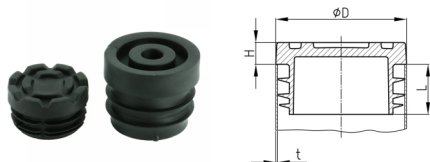

Product Group GLRS

Furniture feet made of non-slip TPE, can be combined with product group GLR

Standard Colours

- black

Material

- Base body: elastic thermoplast (TPE)

- Please note that the sliding roller GLR and the product group GLRS are optimally matched in terms of dimensions and material selection.

Order Number	D	H	L	t
	mm	mm	mm	mm
GLRS 32x0,8 - 2,5	32	7	12	0,8-2,5
GLRS 38x1,5 - 2	38	10	20	1,5-2