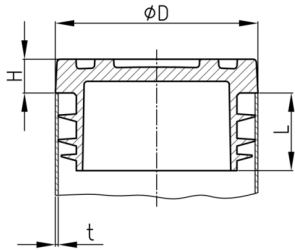

Product Group GLRS

Furniture feet made of non-slip TPE, can be combined with product group GLR

Standard Colours

- black

Material

- Base body: elastic thermoplast (TPE)

- Please note that the sliding roller GLR and the product group GLRS are optimally matched in terms of dimensions and material selection.

Order Number	D	H	L	t
	mm	mm	mm	mm
GLRS 32x0,8 - 2,5	32	7	12	0,8-2,5
GLRS 38x1,5 - 2	38	10	20	1,5-2