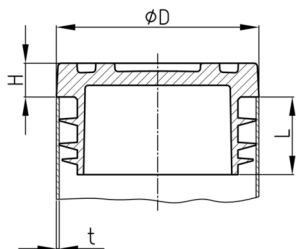

Product Group GLRS

Furniture feet made of non-slip TPE, can be combined with product group GLR

Standard Colours

- black

Material

- Base body: elastic thermoplast (TPE)

- Please note that the sliding roller GLR and the product group GLRS are optimally matched in terms of dimensions and material selection.

Order Number	D	H	L	t
	mm	mm	mm	mm
GLRS 32x0,8 - 2,5	32	7	12	0,8-2,5
GLRS 38x1,5 - 2	38	10	20	1,5-2