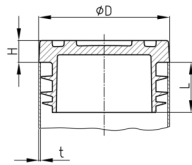

Product Group GLRS

Furniture feet made of non-slip TPE, can be combined with product group GLR

Standard Colours

- black

Material

- Base body: elastic thermoplast (TPE)

- Please note that the sliding roller GLR and the product group GLRS are optimally matched in terms of dimensions and material selection.

Order Number	D	H	L	t
	mm	mm	mm	mm
GLRS 32x0,8 - 2,5	32	7	12	0,8-2,5
GLRS 38x1,5 - 2	38	10	20	1,5-2