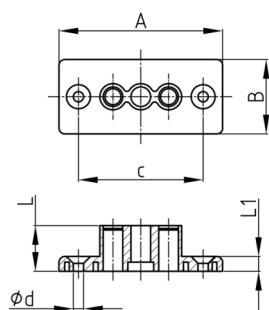

Product Group KBKZ14

Adapter made of PP for vertical connection of KBKCUB, KBKCMX, KBKPRO, KBKFLII and KBKCL cable chains to furniture

Standard Colours

- black
- white
- uncoloured-translucent
- silver

Material

- Polypropylene (PP)

- Export inclusive 2 mounting screws 4x12 mm

Order Number	A	B	c	d	L	L1
	mm	mm	mm	mm	mm	mm
KBKZ14 2B	55	25	42	4	15	5