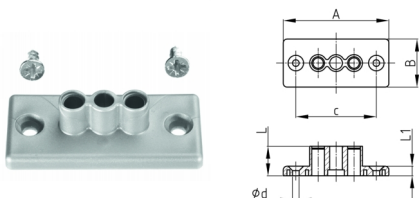

Product Group KBKZ14

Adapter made of PP for vertical connection of KBKCUB, KBKCMX, KBKPRO, KBKFLII and KBKCL cable chains to furniture

Standard Colours

- black
- white
- uncoloured-translucent
- silver

Material

- Polypropylene (PP)

- Export inclusive 2 mounting screws 4x12 mm

Order Number	A	B	c	d	L	L1
	mm	mm	mm	mm	mm	mm
KBKZ14 2B	55	25	42	4	15	5