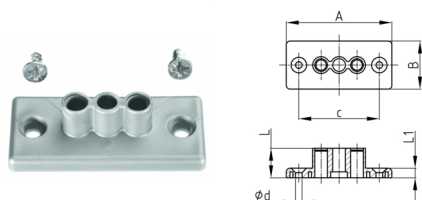

Product Group KBKZ14

Adapter made of PP for vertical connection of KBKCUB, KBKCMX, KBKPRO, KBKFLII and KBKCL cable chains to furniture

Standard Colours

- black
- white
- uncoloured-translucent
- silver

Material

- Polypropylene (PP)

- Export inclusive 2 mounting screws 4x12 mm

Order Number	A	B	c	d	L	L1
	mm	mm	mm	mm	mm	mm
KBKZ14 2B	55	25	42	4	15	5