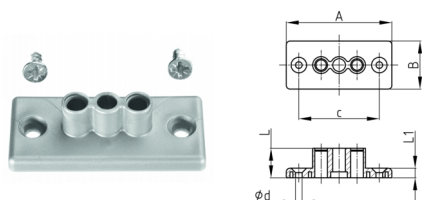

Product Group KBKZ14

Adapter made of PP for vertical connection of KBKCUB, KBKCMX, KBKPRO, KBKFLII and KBKCL cable chains to furniture

Standard Colours

- black
- white
- uncoloured-translucent
- silver

Material

- Polypropylene (PP)

- Export inclusive 2 mounting screws 4x12 mm

Order Number	A	B	c	d	L	L1
	mm	mm	mm	mm	mm	mm
KBKZ14 2B	55	25	42	4	15	5