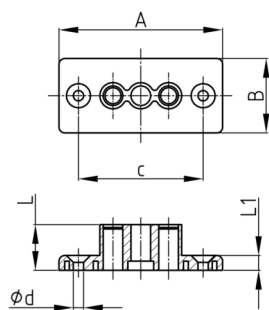

Product Group KBKZ14

Adapter made of PP for vertical connection of KBKCUB, KBKCMX, KBKPRO, KBKFLII and KBKCL cable chains to furniture

Standard Colours

- black
- white
- uncoloured-translucent
- silver

Material

- Polypropylene (PP)

- Export inclusive 2 mounting screws 4x12 mm

Order Number	A	B	c	d	L	L1
	mm	mm	mm	mm	mm	mm
KBKZ14 2B	55	25	42	4	15	5