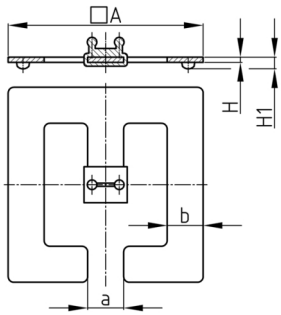

Product Group KBKZ22

Base plate for cable chains KBKCUB, KBKCMX, KBKPRO, KBKCL and KBKFLII

Standard Colours

- black / clip black
- white / clip white
- silver / clip silver
- silver / clip uncoloured-translucent

Material

- Fixing clip: Polypropylene (PP)
- Base: powder coated steel