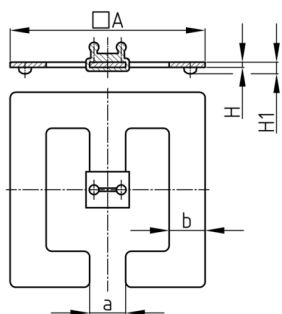

Product Group KBKZ22

Base plate for cable chains KBKCUB, KBKCMX, KBKPRO, KBKCL and KBKFLII

Standard Colours

- black / clip black
- white / clip white
- silver / clip silver
- silver / clip uncoloured-translucent

Material

- Fixing clip: Polypropylene (PP)
- Base: powder coated steel