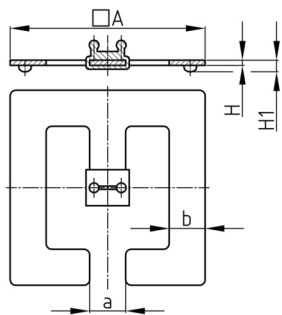

Product Group KBKZ22

Base plate for cable chains KBKCUB, KBKCMX, KBKPRO, KBKCL and KBKFLII

Standard Colours

- black / clip black
- white / clip white
- silver / clip silver
- silver / clip uncoloured-translucent

Material

- Fixing clip: Polypropylene (PP)
- Base: powder coated steel