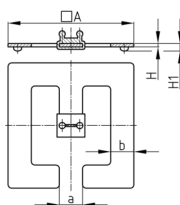

Material

- Fixing clip: Polypropylene (PP)
- Base: powder coated steel

Product information

- For cable chains "KBKCUB", "KBKPRO", "KBKCL" and "KBKFLII"
- The robust and massive base plate (350 g) positions cable chain reliable in the area.
- Ideal for missing floor outlets or for retrofitting in old buildings without raised floors, floor outlets or supply columns.
- Tool-free coupling to the cable chain
- 4 rubber feet are glued to the underside of the base plate.
- The base plate is supplied fully assembled. One fastening clip for cable chains is included in the scope of delivery.

Order Number	A	a	b	H	H1
	mm	mm	mm	mm	mm
KBKZ22 Base (CUB, CMX, PRO, FLII, CL)	130	25	25	4	8