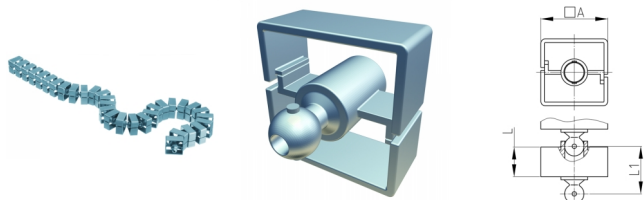

### Product Group KBKQUA

Square cable chain made of PP for horizontal and vertical cable ducting

#### Material

- Plastic parts: Polypropylene (PP)

#### Product information

- Flexible cable ducting system for horizontal and vertical cable ducting.
- Two-chamber-system for separating data and power lines
- 2D/3D-movable
- Any assembly using fixing element "KBKQUAZ1".
- The "KBKZ24" mounting element enables very compact and toolfree table mounting.
- High tensile load limit for ceiling suspension
- The cable routing system is suitable for mounting from the ceiling. It can be used up to a ceiling height of approx. 5 m.
- Cable chain capacity included up to 40 cables.
- Extensive range of adapters available
- Compatible with cable chains "KBKPM" und "KBKPMTSM"
- Short time loads up to approx. 40 kg possible
- Length of the cable chain: ca. 100 cm

Type: spruce or beech, compostable

Order Number	A	L	L1	Element(s)	For up to x cable
	mm	mm	mm	piece(s)	piece(s)
KBKQUA 100 cm	45	20	41,5	32	40