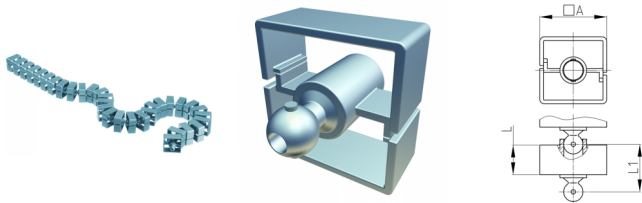

Product Group KBKQUA

Square cable chain made of PP for horizontal and vertical cable ducting

Standard Colours

- black
- white
- uncoloured-translucent
- silver

Material

- Plastic parts: Polypropylene (PP)

Product information

- Flexible cable ducting system for horizontal and vertical cable ducting.
- Two-chamber-system for separating data and power lines
- 2D/3D-movable
- Any assembly using fixing element "KBKQUAZ1".
- The "KBKZ24" mounting element enables very compact and toolfree table mounting.
- High tensile load limit for ceiling suspension
- The cable routing system is suitable for mounting from the ceiling. It can be used up to a ceiling height of approx. 5 m.
- Cable chain capacity included up to 40 cables.
- Extensive range of adapters available
- Compatible with cable chains "KBKPM" und "KBKPMTSM"
- Short time loads up to approx. 40 kg possible
- Length of the cable chain: ca. 100 cm

Product options on inquiry

- Cable chain system of petroleum free plastic, from 100% renewable raw materials.

Type: nature, compostable

- Cable guide chain made of 80% renewable raw materials with wood content.

Type: spruce or beech, compostable

Order Number	A	L	L1	Element(s)	For up to x cable
	mm	mm	mm	piece(s)	piece(s)
KBKQUA 100 cm	45	20	41,5	32	40