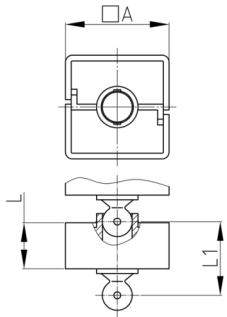

Product Group KBKQUA

Square cable chain made of PP for horizontal and vertical cable ducting

Standard Colours

- black
- white
- uncoloured-translucent
- silver

Material

- Plastic parts: Polypropylene (PP)

Product information

- Flexible cable ducting system for horizontal and vertical cable ducting.
- Two-chamber-system for separating data and power lines
- 2D/3D-movable
- Any assembly using fixing element "KBKQUAZ1".
- The "KBKZ24" mounting element enables very compact and toolfree table mounting.
- High tensile load limit for ceiling suspension
- The cable routing system is suitable for mounting from the ceiling. It can be used up to a ceiling height of approx. 5 m.
- Cable chain capacity included up to 40 cables.
- Extensive range of adapters available
- Compatible with cable chains "KBKPM" und "KBKPMTSM"
- Short time loads up to approx. 40 kg possible
- Length of the cable chain: ca. 100 cm

Type: spruce or beech, compostable

Order Number	A	L	L1	Element(s)	For up to x cable
	mm	mm	mm	piece(s)	piece(s)
KBKQUA 100 cm	45	20	41,5	32	40