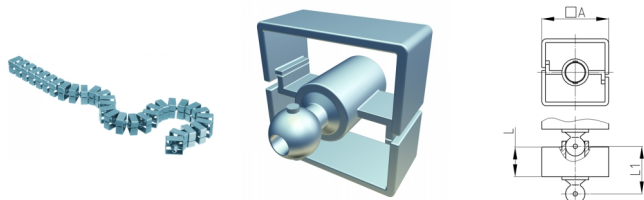

Product Group KBKQUA

Square cable chain made of PP for horizontal and vertical cable ducting

Standard Colours

- black
- white
- uncoloured-translucent
- silver

Material

- Plastic parts: Polypropylene (PP)

Product information

- Flexible cable ducting system for horizontal and vertical cable ducting.
- Two-chamber-system for separating data and power lines
- 2D/3D-movable
- Any assembly using fixing element "KBKQUAZ1".
- The "KBKZ24" mounting element enables very compact and toolfree table mounting.
- High tensile load limit for ceiling suspension
- The cable routing system is suitable for mounting from the ceiling. It can be used up to a ceiling height of approx. 5 m.
- Cable chain capacity included up to 40 cables.
- Extensive range of adapters available
- Compatible with cable chains "KBKPM" und "KBKPMTSM"
- Short time loads up to approx. 40 kg possible
- Length of the cable chain: ca. 100 cm

Product options on inquiry

- Cable chain system of petroleum free plastic, from 100% renewable raw materials.

Type: nature, compostable

- Cable guide chain made of 80% renewable raw materials with wood content.

Type: spruce or beech, compostable

Order Number	A	L	L1	Element(s)	For up to x cable
	mm	mm	mm	piece(s)	piece(s)
KBKQUA 100 cm	45	20	41,5	32	40