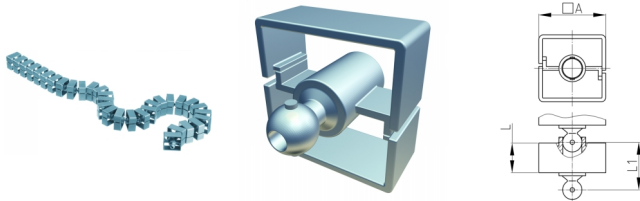

### Product Group KBKQUA

Square cable chain made of PP for horizontal and vertical cable ducting

#### Material

- Plastic parts: Polypropylene (PP)

#### Product information

- Flexible cable ducting system for horizontal and vertical cable ducting.
- Two-chamber-system for separating data and power lines
- 2D/3D-movable
- Any assembly using fixing element "KBKQUAZ1".
- The "KBKZ24" mounting element enables very compact and toolfree table mounting.
- High tensile load limit for ceiling suspension
- The cable routing system is suitable for mounting from the ceiling. It can be used up to a ceiling height of approx. 5 m.
- Cable chain capacity included up to 40 cables.
- Extensive range of adapters available
- Compatible with cable chains "KBKPM" und "KBKPMTSM"
- Short time loads up to approx. 40 kg possible
- Length of the cable chain: ca. 100 cm

Type: spruce or beech, compostable

Order Number	A	L	L1	Element(s)	For up to x cable
	mm	mm	mm	piece(s)	piece(s)
KBKQUA 100 cm	45	20	41,5	32	40