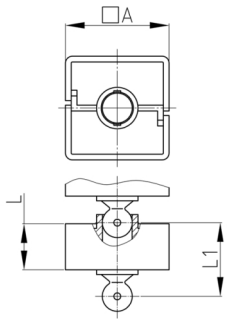

Product Group KBKQUA

Square cable chain made of PP for horizontal and vertical cable ducting

Standard Colours

- black
- white
- uncoloured-translucent
- silver

Material

- Plastic parts: Polypropylene (PP)