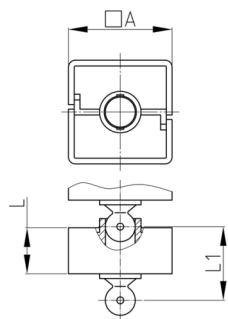

Product Group KBKQUA

Square cable chain made of PP for horizontal and vertical cable ducting

Standard Colours

- black
- white
- uncoloured-translucent
- silver

Material

- Plastic parts: Polypropylene (PP)