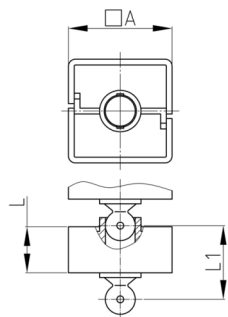

Product Group KBKQUA

Square cable chain made of PP for horizontal and vertical cable ducting

Standard Colours

- black
- white
- uncoloured-translucent
- silver

Material

- Plastic parts: Polypropylene (PP)

Product information

- Flexible cable ducting system for horizontal and vertical cable ducting.
- Two-chamber-system for separating data and power lines
- 2D/3D-movable
- Any assembly using fixing element "KBKQUAZ1".
- The "KBKZ24" mounting element enables very compact and toolfree table mounting.
- High tensile load limit for ceiling suspension
- The cable routing system is suitable for mounting from the ceiling. It can be used up to a ceiling height of approx. 5 m.
- Cable chain capacity included up to 40 cables.
- Extensive range of adapters available
- Compatible with cable chains "KBKPM" und "KBKPMTSM"
- Short time loads up to approx. 40 kg possible
- Length of the cable chain: ca. 100 cm

Type: spruce or beech, compostable

Order Number	A	L	L1	Element(s)	For up to x cable
	mm	mm	mm	piece(s)	piece(s)
KBKQUA 100 cm	45	20	41,5	32	40