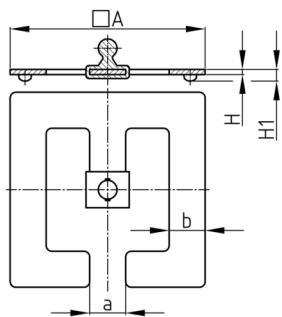

Product Group KBKZ23

Base plate for cable chain KBKQUA

Standard Colours

- black / clip black
- white / clip white
- silver / clip silver
- silver / clip uncoloured-translucent

Material

- Fixing clip: Polypropylene (PP)
- powder-coated steel

Product information

- Special for cable chain "KBKQUA"
- The robust and massive base plate (350 g) positions cable chain reliable in the area.
- Ideal for missing floor outlets or for retrofitting in old buildings without raised floors, floor outlets or supply columns.
- Tool-free coupling to the cable chain
- 4 rubber feet are glued to the underside of the base plate.
- The base plate is supplied fully assembled. One fastening clip for cable chains is included in the scope of delivery.

Order Number	A	a	b	H	H1
	mm	mm	mm	mm	mm
KBKZ23 QUA	130	25	25	4	8