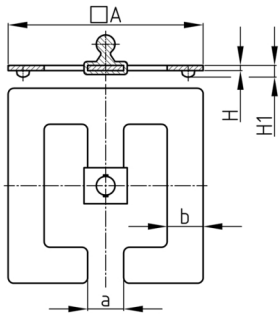

**Product Group** KBKZ23

Base plate for cable chain KBKQUA

### Product information

- Special for cable chain "KBKQUA"
- The robust and massive base plate (350 g) positions cable chain reliable in the area.
- Ideal for missing floor outlets or for retrofitting in old buildings without raised floors, floor outlets or supply columns.
- Tool-free coupling to the cable chain
- 4 rubber feet are glued to the underside of the base plate.
- The base plate is supplied fully assembled. One fastening clip for cable chains is included in the scope of delivery.

Order Number	A	a	b	H	H1
	mm	mm	mm	mm	mm
KBKZ23 QUA	130	25	25	4	8