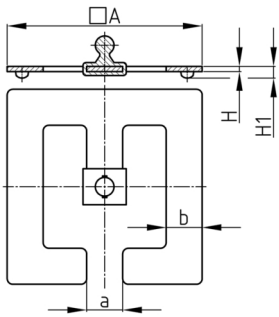

Product Group KBKZ23

Base plate for cable chain KBKQUA

Standard Colours

- black / clip black
- white / clip white
- silver / clip silver
- silver / clip uncoloured-translucent

Material

- Fixing clip: Polypropylene (PP)
- powder-coated steel

Product information

- Special for cable chain "KBKQUA"
- The robust and massive base plate (350 g) positions cable chain reliable in the area.
- Ideal for missing floor outlets or for retrofitting in old buildings without raised floors, floor outlets or supply columns.
- Tool-free coupling to the cable chain
- 4 rubber feet are glued to the underside of the base plate.
- The base plate is supplied fully assembled. One fastening clip for cable chains is included in the scope of delivery.

Order Number	A	a	b	H	H1
	mm	mm	mm	mm	mm
KBKZ23 QUA	130	25	25	4	8