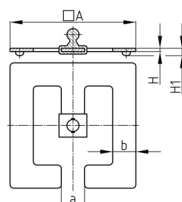

Product Group KBKZ23

Base plate for cable chain KBKQUA

Standard Colours

- black / clip black
- white / clip white
- silver / clip silver
- silver / clip uncoloured-translucent

Material

- Fixing clip: Polypropylene (PP)
- powder-coated steel

Product information

- Special for cable chain "KBKQUA"
- The robust and massive base plate (350 g) positions cable chain reliable in the area.
- Ideal for missing floor outlets or for retrofitting in old buildings without raised floors, floor outlets or supply columns.
- Tool-free coupling to the cable chain
- 4 rubber feet are glued to the underside of the base plate.
- The base plate is supplied fully assembled. One fastening clip for cable chains is included in the scope of delivery.

Order Number	A	a	b	H	H1
	mm	mm	mm	mm	mm
KBKZ23 QUA	130	25	25	4	8