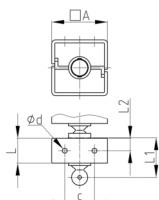

Walter Bethke GmbH & Co. KG

Technische Kunststoff - und Hybridprodukte

Product Group KBKQUAZ1

Chain element made of PP with fixing hole for fixing cable chain KBKQUA

Standard Colours

- black
- white
- uncoloured-translucent
- silver

Material

- Polypropylene (PP)

Order Number	A	c	d	L	L1	L2
	mm	mm	mm	mm	mm	mm
KBKQUAZ1 FIX Element	45	25	4	20	30	10