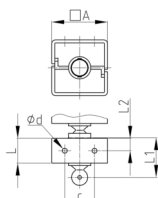

Walter Bethke GmbH & Co. KG

Technische Kunststoff - und Hybridprodukte

Product Group KBKQUAZ1

Chain element made of PP with fixing hole for fixing cable chain KBKQUA

Standard Colours

- black
- white
- uncoloured-translucent
- silver

Material

- Polypropylene (PP)

Order Number	A	c	d	L	L1	L2
	mm	mm	mm	mm	mm	mm
KBKQUAZ1 FIX Element	45	25	4	20	30	10