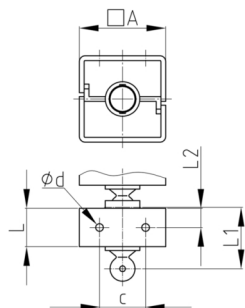

Walter Bethke GmbH & Co. KG

Technische Kunststoff - und Hybridprodukte

Product Group KBKQUAZ1

Chain element made of PP with fixing hole for fixing cable chain KBKQUA

Standard Colours

- black
- white
- uncoloured-translucent
- silver

Material

- Polypropylene (PP)

Order Number	A	c	d	L	L1	L2
	mm	mm	mm	mm	mm	mm
KBKQUAZ1 FIX Element	45	25	4	20	30	10