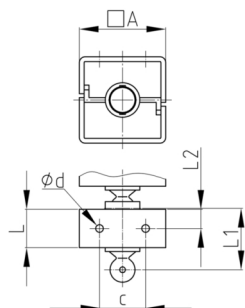

Walter Bethke GmbH & Co. KG

Technische Kunststoff - und Hybridprodukte

Product Group KBKQUAZ1

Chain element made of PP with fixing hole for fixing cable chain KBKQUA

Standard Colours

- black
- white
- uncoloured-translucent
- silver

Material

- Polypropylene (PP)

Order Number	A	c	d	L	L1	L2
	mm	mm	mm	mm	mm	mm
KBKQUAZ1 FIX Element	45	25	4	20	30	10