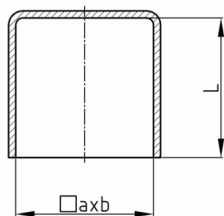

Product Group TKV

Rectangular brilliant diving cap made of soft PVC

Standard Colours

- black
- white
- grey
- green
- blue
- yellow
- red

Material

- Plasticised PVC (PVC-P), app. 65 Shore A