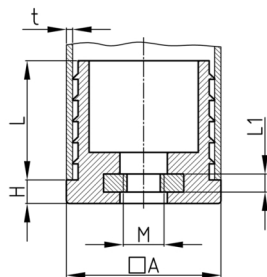

Product Group CG

Threaded plugs made of PE for square tubes with short overmoulded threaded nut

Standard Colours

- black

Material

- Base body: Polyethylene (PE)
- Thread: steel

- Please also note the product groups Tube Connectors RVBx and Expander Bushings EBx in our article category "Fasteners".
- Can be used as a roll holder, for example

Order Number	A	H	L	L1	M	t
	mm	mm	mm	mm		mm
CG 20x20 / M8	20	7	30	4	M8	1-2
CG 25x25 / M8	25	7	30	4	M8	1-2
CG 25x25 / M10	25	7	30	4	M10	1-2
CG 30x30 / M10	30	8	30	4	M10	1-2