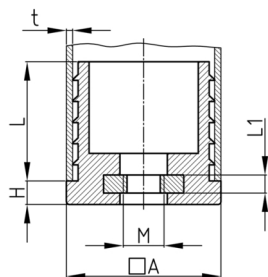

Product Group CG

Threaded plugs made of PE for square tubes with short overmoulded threaded nut

Standard Colours

- black

Material

- Base body: Polyethylene (PE)
- Thread: steel