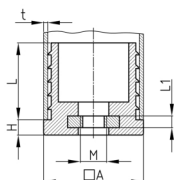

#### Material

- Base body: Polyethylene (PE)
- Thread: steel

- Please also note the product groups Tube Connectors RVBx and Expander Bushings EBx in our article category "Fasteners".
- Can be used as a roll holder, for example

Order Number	A	H	L	L1	M	t
	mm	mm	mm	mm		mm
CG 20x20 / M8	20	7	30	4	M8	1-2
CG 25x25 / M8	25	7	30	4	M8	1-2
CG 25x25 / M10	25	7	30	4	M10	1-2
CG 30x30 / M10	30	8	30	4	M10	1-2