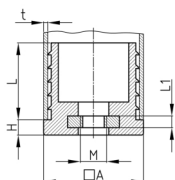

Product Group CG

Threaded plugs made of PE for square tubes with short overmoulded threaded nut

Standard Colours

- black

Material

- Base body: Polyethylene (PE)
- Thread: steel

- Please also note the product groups Tube Connectors RVBx and Expander Bushings EBx in our article category "Fasteners".
- Can be used as a roll holder, for example

Order Number	A	H	L	L1	M	t
	mm	mm	mm	mm		mm
CG 20x20 / M8	20	7	30	4	M8	1-2
CG 25x25 / M8	25	7	30	4	M8	1-2
CG 25x25 / M10	25	7	30	4	M10	1-2
CG 30x30 / M10	30	8	30	4	M10	1-2