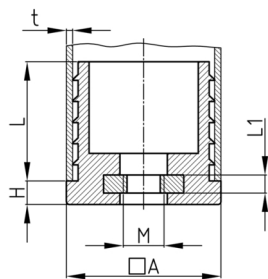

Product Group CG

Threaded plugs made of PE for square tubes with short overmoulded threaded nut

Standard Colours

- black

Material

- Base body: Polyethylene (PE)
- Thread: steel

- Please also note the product groups Tube Connectors RVBx and Expander Bushings EBx in our article category "Fasteners".
- Can be used as a roll holder, for example

Order Number	A	H	L	L1	M	t
	mm	mm	mm	mm		mm
CG 20x20 / M8	20	7	30	4	M8	1-2
CG 25x25 / M8	25	7	30	4	M8	1-2
CG 25x25 / M10	25	7	30	4	M10	1-2
CG 30x30 / M10	30	8	30	4	M10	1-2