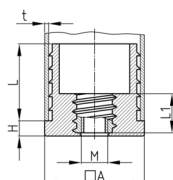

Product Group CGM

Threaded plugs made of PE for square tubes with long overmoulded threaded nut

Standard Colours

- black

Material

- Base body: Polyethylene (PE)
- Thread: steel

- Please also note the product groups Tube Connectors RVBx and Expander Bushings EBx in our article category "Fasteners".
- Can be used as a roll holder, for example

Order Number	A	H	L	L1	M	t
	mm	mm	mm	mm		mm
CGM 20x20 / M8	20	7	30	24	M8	1-2
CGM 25x25 / M8	25	7	30	14	M8	1-2
CGM 25x25 / M10	25	7	30	14	M10	1-2
CGM 30x30 / M8	30	8	30	14	M8	1-2
CGM 30x30 / M10	30	8	30	14	M10	1-2