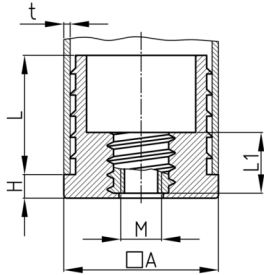

Product Group CGM

Threaded plugs made of PE for square tubes with long overmoulded threaded nut

Standard Colours

- black

Material

- Base body: Polyethylene (PE)
- Thread: steel

- Please also note the product groups Tube Connectors RVBx and Expander Bushings EBx in our article category "Fasteners".
- Can be used as a roll holder, for example

Order Number	A	H	L	L1	M	t
	mm	mm	mm	mm		mm
CGM 20x20 / M8	20	7	30	24	M8	1-2
CGM 25x25 / M8	25	7	30	14	M8	1-2
CGM 25x25 / M10	25	7	30	14	M10	1-2
CGM 30x30 / M8	30	8	30	14	M8	1-2
CGM 30x30 / M10	30	8	30	14	M10	1-2