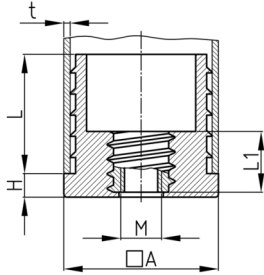

### Product Group CGM

Threaded plugs made of PE for square tubes with long overmoulded threaded nut

#### Material

- Base body: Polyethylene (PE)
- Thread: steel

- Please also note the product groups Tube Connectors RVBx and Expander Bushings EBx in our article category "Fasteners".
- Can be used as a roll holder, for example

Order Number	A	H	L	L1	M	t
	mm	mm	mm	mm		mm
CGM 20x20 / M8	20	7	30	24	M8	1-2
CGM 25x25 / M8	25	7	30	14	M8	1-2
CGM 25x25 / M10	25	7	30	14	M10	1-2
CGM 30x30 / M8	30	8	30	14	M8	1-2
CGM 30x30 / M10	30	8	30	14	M10	1-2