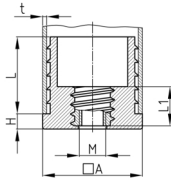

Product Group CGM

Threaded plugs made of PE for square tubes with long overmoulded threaded nut

Standard Colours

- black

Material

- Base body: Polyethylene (PE)
- Thread: steel

- Please also note the product groups Tube Connectors RVBx and Expander Bushings EBx in our article category "Fasteners".
- Can be used as a roll holder, for example

Order Number	A	H	L	L1	M	t
	mm	mm	mm	mm		mm
CGM 20x20 / M8	20	7	30	24	M8	1-2
CGM 25x25 / M8	25	7	30	14	M8	1-2
CGM 25x25 / M10	25	7	30	14	M10	1-2
CGM 30x30 / M8	30	8	30	14	M8	1-2
CGM 30x30 / M10	30	8	30	14	M10	1-2