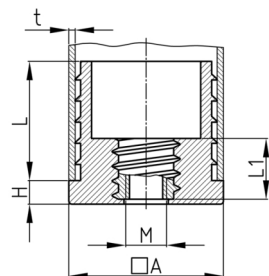

Product Group CGM

Threaded plugs made of PE for square tubes with long overmoulded threaded nut

Standard Colours

- black

Material

- Base body: Polyethylene (PE)
- Thread: steel

- Please also note the product groups Tube Connectors RVBx and Expander Bushings EBx in our article category "Fasteners".
- Can be used as a roll holder, for example

Order Number	A	H	L	L1	M	t
	mm	mm	mm	mm		mm
CGM 20x20 / M8	20	7	30	24	M8	1-2
CGM 25x25 / M8	25	7	30	14	M8	1-2
CGM 25x25 / M10	25	7	30	14	M10	1-2
CGM 30x30 / M8	30	8	30	14	M8	1-2
CGM 30x30 / M10	30	8	30	14	M10	1-2