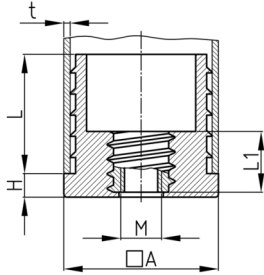

Product Group CGM

Threaded plugs made of PE for square tubes with long overmoulded threaded nut

Standard Colours

- black

Material

- Base body: Polyethylene (PE)
- Thread: steel

- Please also note the product groups Tube Connectors RVBx and Expander Bushings EBx in our article category "Fasteners".
- Can be used as a roll holder, for example

Order Number	A	H	L	L1	M	t
	mm	mm	mm	mm		mm
CGM 20x20 / M8	20	7	30	24	M8	1-2
CGM 25x25 / M8	25	7	30	14	M8	1-2
CGM 25x25 / M10	25	7	30	14	M10	1-2
CGM 30x30 / M8	30	8	30	14	M8	1-2
CGM 30x30 / M10	30	8	30	14	M10	1-2