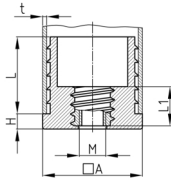

- Please also note the product groups Tube Connectors RVBx and Expander Bushings EBx in our article category "Fasteners".
- Can be used as a roll holder, for example

Order Number	A	H	L	L1	M	t
	mm	mm	mm	mm		mm
CGM 20x20 / M8	20	7	30	24	M8	1-2
CGM 25x25 / M8	25	7	30	14	M8	1-2
CGM 25x25 / M10	25	7	30	14	M10	1-2
CGM 30x30 / M8	30	8	30	14	M8	1-2
CGM 30x30 / M10	30	8	30	14	M10	1-2