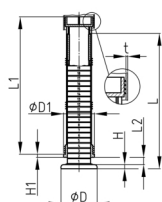

Product Group RJLR

Heavy duty adjusting plugs made of ABS for round tubes with round base

Standard Colours

- black

Material

- ABS

Order Number	D	D1	H	H1	L	L1	L2	t
	mm	mm	mm	mm	mm	mm	mm	mm
RJLR 60x1,5	70	60	8	6	270	274	0-200	1,5
RJLR 60x2	70	60	8	6	270	274	0-200	2