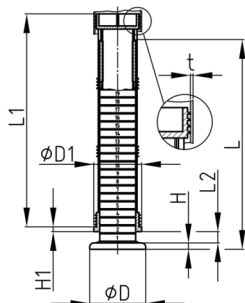

Product Group RJLR

Heavy duty adjusting plugs made of ABS for round tubes with round base

Standard Colours

- black

Material

- ABS

Order Number	D	D1	H	H1	L	L1	L2	t
	mm	mm	mm	mm	mm	mm	mm	mm
RJLR 60x1,5	70	60	8	6	270	274	0-200	1,5
RJLR 60x2	70	60	8	6	270	274	0-200	2