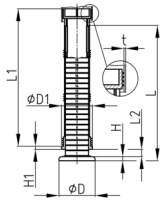

Product Group RJLR

Heavy duty adjusting plugs made of ABS for round tubes with round base

Standard Colours

- black

Material

- ABS

Order Number	D	D1	H	H1	L	L1	L2	t
	mm	mm	mm	mm	mm	mm	mm	mm
RJLR 60x1,5	70	60	8	6	270	274	0-200	1,5
RJLR 60x2	70	60	8	6	270	274	0-200	2