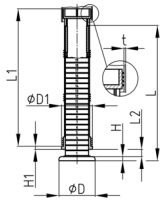

### Product Group RJLR

Heavy duty adjusting plugs made of ABS for round tubes with round base

#### Material

- ABS

| Order Number | D  | D1 | H  | H1 | L   | L1  | L2    | t   |
|--------------|----|----|----|----|-----|-----|-------|-----|
|              | mm | mm | mm | mm | mm  | mm  | mm    | mm  |
| RJLR 60x1,5  | 70 | 60 | 8  | 6  | 270 | 274 | 0-200 | 1,5 |
| RJLR 60x2    | 70 | 60 | 8  | 6  | 270 | 274 | 0-200 | 2   |