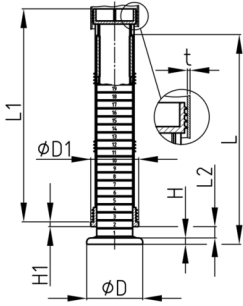

Product Group RJLR

Heavy duty adjusting plugs made of ABS for round tubes with round base

Standard Colours

- black

Material

- ABS

Order Number	D	D1	H	H1	L	L1	L2	t
	mm	mm	mm	mm	mm	mm	mm	mm
RJLR 60x1,5	70	60	8	6	270	274	0-200	1,5
RJLR 60x2	70	60	8	6	270	274	0-200	2