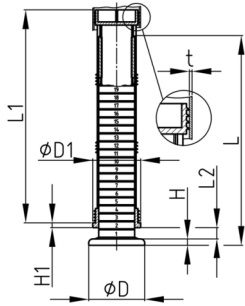

### Product Group RJLR

Heavy duty adjusting plugs made of ABS for round tubes with round base

#### Material

- ABS

| Order Number | D  | D1 | H  | H1 | L   | L1  | L2    | t   |
|--------------|----|----|----|----|-----|-----|-------|-----|
|              | mm | mm | mm | mm | mm  | mm  | mm    | mm  |
| RJLR 60x1,5  | 70 | 60 | 8  | 6  | 270 | 274 | 0-200 | 1,5 |
| RJLR 60x2    | 70 | 60 | 8  | 6  | 270 | 274 | 0-200 | 2   |