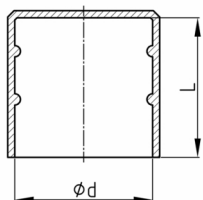

Product Group RSK

Tube protection caps made of polyethylene

Standard Colours

- uncoloured

Material

- Polyethylene (PE)