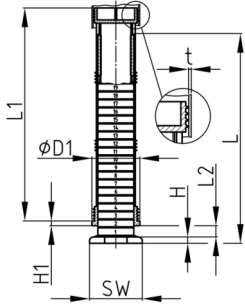

### Product Group RJLS

Heavy duty adjusting plugs made of ABS for round tubes with hexagonal base

#### Material

- ABS

Order Number	D1	H	H1	L	L1	L2	WAF	t
	mm	mm	mm	mm	mm	mm	mm	mm
RJLS 60x1,5	60	8	6	270	274	0-200	60	1,5
RJLS 60x2	60	8	6	270	274	0-200	60	2