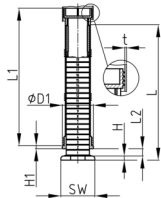

### Product Group RJLS

Heavy duty adjusting plugs made of ABS for round tubes with hexagonal base

#### Material

- ABS

Order Number	D1	H	H1	L	L1	L2	WAF	t
	mm	mm	mm	mm	mm	mm	mm	mm
RJLS 60x1,5	60	8	6	270	274	0-200	60	1,5
RJLS 60x2	60	8	6	270	274	0-200	60	2