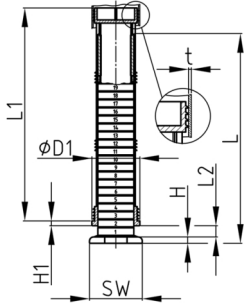

Product Group RJLS

Heavy duty adjusting plugs made of ABS for round tubes with hexagonal base

Standard Colours

- black

Material

- ABS

Order Number	D1	H	H1	L	L1	L2	WAF	t
	mm	mm	mm	mm	mm	mm	mm	mm
RJLS 60x1,5	60	8	6	270	274	0-200	60	1,5
RJLS 60x2	60	8	6	270	274	0-200	60	2