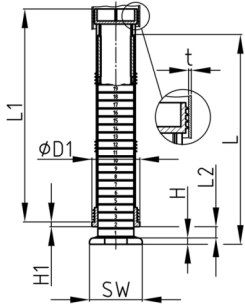

### Product Group RJLS

Heavy duty adjusting plugs made of ABS for round tubes with hexagonal base

#### Material

- ABS

Order Number	D1	H	H1	L	L1	L2	WAF	t
	mm	mm	mm	mm	mm	mm	mm	mm
RJLS 60x1,5	60	8	6	270	274	0-200	60	1,5
RJLS 60x2	60	8	6	270	274	0-200	60	2