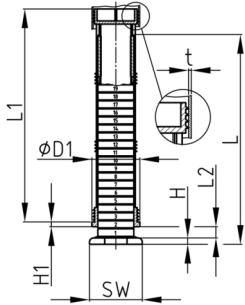

Product Group RJLS

Heavy duty adjusting plugs made of ABS for round tubes with hexagonal base

Standard Colours

- black

Material

- ABS

Order Number	D1	H	H1	L	L1	L2	WAF	t
	mm	mm	mm	mm	mm	mm	mm	mm
RJLS 60x1,5	60	8	6	270	274	0-200	60	1,5
RJLS 60x2	60	8	6	270	274	0-200	60	2