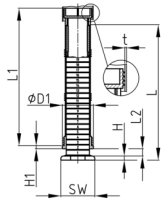

### Product Group RJLS

Heavy duty adjusting plugs made of ABS for round tubes with hexagonal base

#### Material

- ABS

Order Number	D1	H	H1	L	L1	L2	WAF	t
	mm	mm	mm	mm	mm	mm	mm	mm
RJLS 60x1,5	60	8	6	270	274	0-200	60	1,5
RJLS 60x2	60	8	6	270	274	0-200	60	2