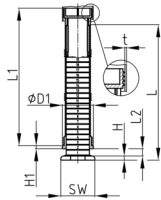

Product Group RJLS

Heavy duty adjusting plugs made of ABS for round tubes with hexagonal base

Standard Colours

- black

Material

- ABS

Order Number	D1	H	H1	L	L1	L2	WAF	t
	mm	mm	mm	mm	mm	mm	mm	mm
RJLS 60x1,5	60	8	6	270	274	0-200	60	1,5
RJLS 60x2	60	8	6	270	274	0-200	60	2