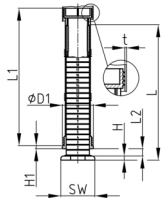

Product Group RJLS

Heavy duty adjusting plugs made of ABS for round tubes with hexagonal base

Standard Colours

- black

Material

- ABS

Order Number	D1	H	H1	L	L1	L2	WAF	t
	mm	mm	mm	mm	mm	mm	mm	mm
RJLS 60x1,5	60	8	6	270	274	0-200	60	1,5
RJLS 60x2	60	8	6	270	274	0-200	60	2