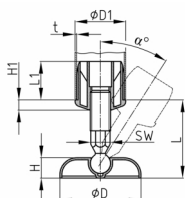

### Product Group PSRS

Adjusting plugs for round tubes with inclinable foot

#### Material

- Threaded bolt: Polyamide (PA)
- Base: Polypropylene (PP)
- Threaded plug: Polypropylene (PP)

Order Number	$\alpha$	D	D1	H	H1	L	L1	WAF	t
	$^\circ$	mm	mm	mm	mm	mm	mm	mm	mm
PSRS 80-20x65 / 50x1,5	38	80	50	20	5-11	58-80	38	17	1,5-1,75