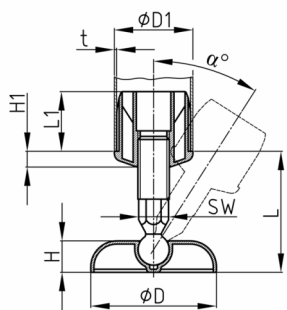

### Product Group PSRS

Adjusting plugs for round tubes with inclinable foot

#### Material

- Threaded bolt: Polyamide (PA)
- Base: Polypropylene (PP)
- Threaded plug: Polypropylene (PP)

Order Number	$\alpha$	D	D1	H	H1	L	L1	WAF	t
	$^\circ$	mm	mm	mm	mm	mm	mm	mm	mm
PSRS 80-20x65 / 50x1,5	38	80	50	20	5-11	58-80	38	17	1,5-1,75