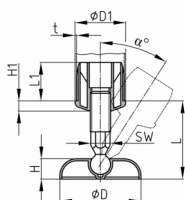

### Product Group PSRS

Adjusting plugs for round tubes with inclinable foot

#### Material

- Threaded bolt: Polyamide (PA)
- Base: Polypropylene (PP)
- Threaded plug: Polypropylene (PP)

Order Number	$\alpha$ °	D mm	D1 mm	H mm	H1 mm	L mm	L1 mm	WAF mm	t mm
PSRS 80-20x65 / 50x1,5	38	80	50	20	5-11	58-80	38	17	1,5-1,75