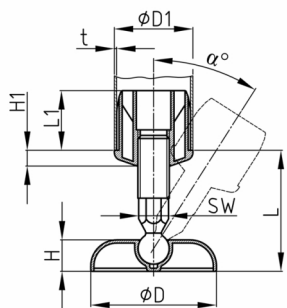

### Product Group PSRS

Adjusting plugs for round tubes with inclinable foot

#### Material

- Threaded bolt: Polyamide (PA)
- Base: Polypropylene (PP)
- Threaded plug: Polypropylene (PP)

Order Number	$\alpha$ °	D mm	D1 mm	H mm	H1 mm	L mm	L1 mm	WAF mm	t mm
PSRS 80-20x65 / 50x1,5	38	80	50	20	5-11	58-80	38	17	1,5-1,75