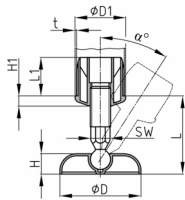

Product Group PSRS

Adjusting plugs for round tubes with inclinable foot

Standard Colours

- black

Material

- Threaded bolt: Polyamide (PA)
- Base: Polypropylene (PP)
- Threaded plug: Polypropylene (PP)

Order Number	α	D	D1	H	H1	L	L1	WAF	t
	$^\circ$	mm	mm	mm	mm	mm	mm	mm	mm
PSRS 80-20x65 / 50x1,5	38	80	50	20	5-11	58-80	38	17	1,5-1,75