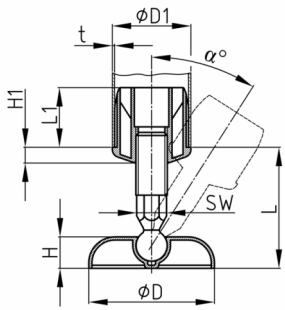

Product Group PSRS

Adjusting plugs for round tubes with inclinable foot

Standard Colours

- black

Material

- Threaded bolt: Polyamide (PA)
- Base: Polypropylene (PP)
- Threaded plug: Polypropylene (PP)

Order Number	α	D	D1	H	H1	L	L1	WAF	t
	$^\circ$	mm	mm	mm	mm	mm	mm	mm	mm
PSRS 80-20x65 / 50x1,5	38	80	50	20	5-11	58-80	38	17	1,5-1,75