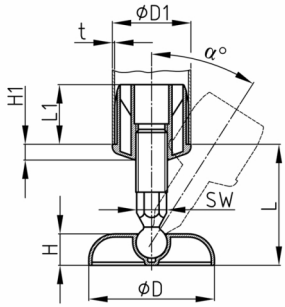

Product Group PSRS

Adjusting plugs for round tubes with inclinable foot

Standard Colours

- black

Material

- Threaded bolt: Polyamide (PA)
- Base: Polypropylene (PP)
- Threaded plug: Polypropylene (PP)

Order Number	α	D	D1	H	H1	L	L1	WAF	t
	$^\circ$	mm	mm	mm	mm	mm	mm	mm	mm
PSRS 80-20x65 / 50x1,5	38	80	50	20	5-11	58-80	38	17	1,5-1,75