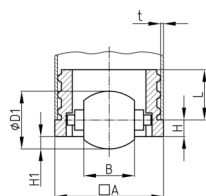

Product Group VLR

Furniture castors for square tubular table legs

Standard Colours

- black

Material

- Base body: Polyamide (PA)
- Bolt: steel
- Castor: elastic thermoplast (TPE)

Order Number	A	B	D1	H	H1	L	t
	mm	mm	mm	mm	mm	mm	mm
VLR 35x35x2	35	12	20	3	4	23,5	2
VLR 40x40x1,5	40	18	25	3	7	23,5	1,5
VLR 40x40x2	40	18	25	3	7	23,5	2