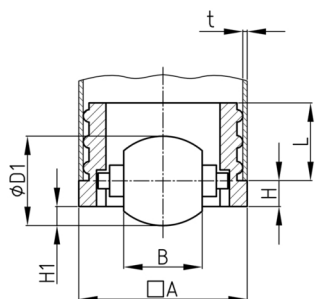

Product Group VLR

Furniture castors for square tubular table legs

Standard Colours

- black

Material

- Base body: Polyamide (PA)
- Bolt: steel
- Castor: elastic thermoplast (TPE)