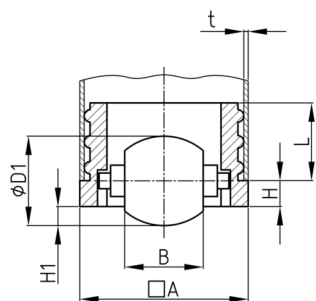

Product Group VLR

Furniture castors for square tubular table legs

Standard Colours

- black

Material

- Base body: Polyamide (PA)
- Bolt: steel
- Castor: elastic thermoplast (TPE)