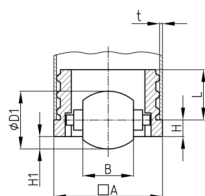

Product Group VLR

Furniture castors for square tubular table legs

Standard Colours

- black

Material

- Base body: Polyamide (PA)
- Bolt: steel
- Castor: elastic thermoplast (TPE)

| Order Number | A | B | D1 | H | H1 | L | t |
|---------------|----|----|----|----|----|------|-----|
| | mm | mm | mm | mm | mm | mm | mm |
| VLR 35x35x2 | 35 | 12 | 20 | 3 | 4 | 23,5 | 2 |
| VLR 40x40x1,5 | 40 | 18 | 25 | 3 | 7 | 23,5 | 1,5 |
| VLR 40x40x2 | 40 | 18 | 25 | 3 | 7 | 23,5 | 2 |