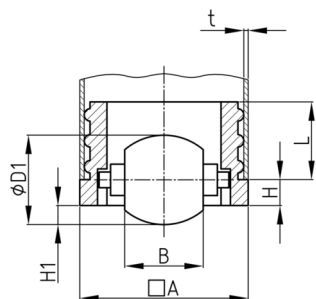

Product Group VLR

Furniture castors for square tubular table legs

Standard Colours

- black

Material

- Base body: Polyamide (PA)
- Bolt: steel
- Castor: elastic thermoplast (TPE)

| Order Number | A | B | D1 | H | H1 | L | t |
|---------------|----|----|----|----|----|------|-----|
| | mm | mm | mm | mm | mm | mm | mm |
| VLR 35x35x2 | 35 | 12 | 20 | 3 | 4 | 23,5 | 2 |
| VLR 40x40x1,5 | 40 | 18 | 25 | 3 | 7 | 23,5 | 1,5 |
| VLR 40x40x2 | 40 | 18 | 25 | 3 | 7 | 23,5 | 2 |