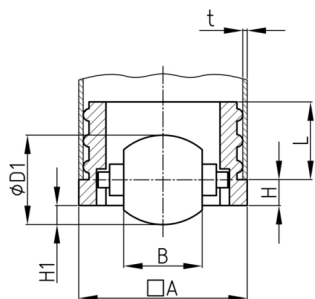

Product Group VLR

Furniture castors for square tubular table legs

Standard Colours

- black

Material

- Base body: Polyamide (PA)
- Bolt: steel
- Castor: elastic thermoplast (TPE)

Order Number	A	B	D1	H	H1	L	t
	mm	mm	mm	mm	mm	mm	mm
VLR 35x35x2	35	12	20	3	4	23,5	2
VLR 40x40x1,5	40	18	25	3	7	23,5	1,5
VLR 40x40x2	40	18	25	3	7	23,5	2