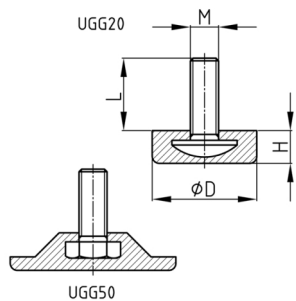

Product Group UGG

Round universal glides with PTFE sliding surface and steel thread

Standard Colours

- grey

Material

- Base body: rubber
- Thread: steel
- Slide base: Polytetrafluorethylene (PTFE)

Order Number	D	H	L	M
	mm	mm	mm	
UGG 20 / M6	20	7	22,5	M6
UGG 30 / M8	30	7	23	M8
UGG 50 / M10	50	11	30	M10