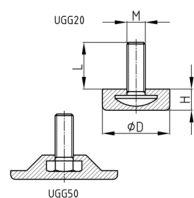

Product Group UGG

Round universal glides with PTFE sliding surface and steel thread

Standard Colours

- grey

Material

- Base body: rubber
- Thread: steel
- Slide base: Polytetrafluorethylene (PTFE)

Order Number	D	H	L	M
	mm	mm	mm	
UGG 20 / M6	20	7	22,5	M6
UGG 30 / M8	30	7	23	M8
UGG 50 / M10	50	11	30	M10