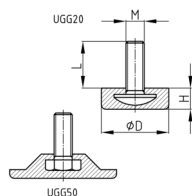

#### Material

- Base body: rubber
- Thread: steel
- Slide base: Polytetrafluorethylene (PTFE)

Order Number	D	H	L	M
	mm	mm	mm	mm
UGG 20 / M6	20	7	22,5	M6
UGG 30 / M8	30	7	23	M8
UGG 50 / M10	50	11	30	M10