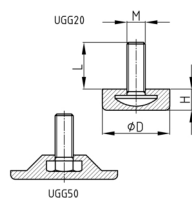

#### Material

- Base body: rubber
- Thread: steel
- Slide base: Polytetrafluorethylene (PTFE)

Order Number	D	H	L	M
	mm	mm	mm	
UGG 20 / M6	20	7	22,5	M6
UGG 30 / M8	30	7	23	M8
UGG 50 / M10	50	11	30	M10