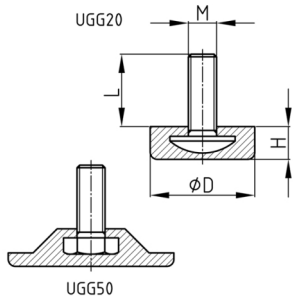

Product Group UGG

Round universal glides with PTFE sliding surface and steel thread

Standard Colours

- grey

Material

- Base body: rubber
- Thread: steel
- Slide base: Polytetrafluorethylene (PTFE)

Order Number	D	H	L	M
	mm	mm	mm	
UGG 20 / M6	20	7	22,5	M6
UGG 30 / M8	30	7	23	M8
UGG 50 / M10	50	11	30	M10