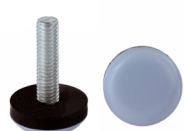

Product Group UGG

Round universal glides with PTFE sliding surface and steel thread

Standard Colours

- grey

Material

- Base body: rubber
- Thread: steel
- Slide base: Polytetrafluorethylene (PTFE)

Order Number	D	H	L	M
	mm	mm	mm	
UGG 20 / M6	20	7	22,5	M6
UGG 30 / M8	30	7	23	M8
UGG 50 / M10	50	11	30	M10