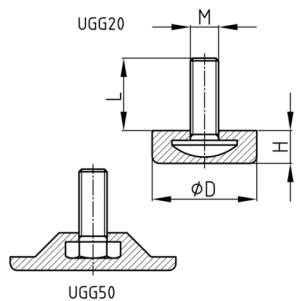

Product Group UGG

Round universal glides with PTFE sliding surface and steel thread

Standard Colours

- grey

Material

- Base body: rubber
- Thread: steel
- Slide base: Polytetrafluorethylene (PTFE)