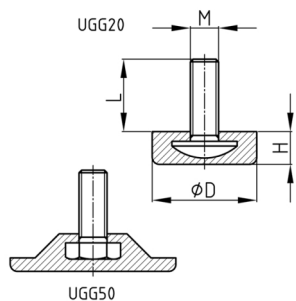

Product Group UGG

Round universal glides with PTFE sliding surface and steel thread

Standard Colours

- grey

Material

- Base body: rubber
- Thread: steel
- Slide base: Polytetrafluorethylene (PTFE)