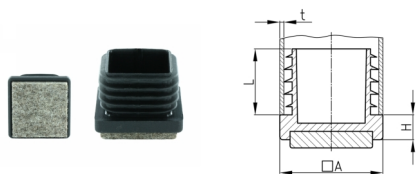

### Product Group VLF

Furniture glides made of PA 6 with very firmly glued, floor-protecting and noise-damping felt gliding surface

#### Standard Colours

- black RAL 9005

#### Material

- Base body: Polyamide (PA 6)
- Slide base: wool felt
- acrylate adhesive

Order Number	A	H	L	t
	mm	mm	mm	mm
VLF 20 x 1,5-2,5	20	5	15,5	1,5-2,5
VLF 25 x 1,5-2,5	25	5	15,5	1,5-2,5
VLF 30 x 1,5-2,5	30	5	15,5	1,5-2,5
VLF 35 x 1,5-2,5	35	5	15,5	1,5-2,5