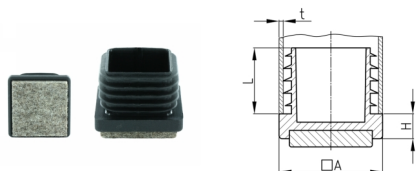

### Product Group VLF

Furniture glides made of PA 6 with very firmly glued, floor-protecting and noise-damping felt gliding surface

#### Standard Colours

- black RAL 9005

#### Material

- Base body: Polyamide (PA 6)
- Slide base: wool felt
- acrylate adhesive

Order Number	A	H	L	t
	mm	mm	mm	mm
VLF 20 x 1,5-2,5	20	5	15,5	1,5-2,5
VLF 25 x 1,5-2,5	25	5	15,5	1,5-2,5
VLF 30 x 1,5-2,5	30	5	15,5	1,5-2,5
VLF 35 x 1,5-2,5	35	5	15,5	1,5-2,5