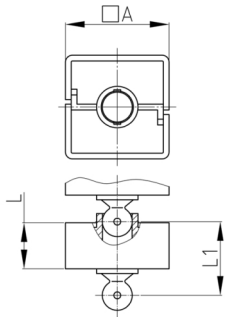

### Product Group KBKQUASB

Square cable chain set for cable feed to writing and working tables

#### Product information

- Flexible cable ducting system for horizontal and vertical cable ducting.
- Two-chamber-system for separating data and power lines
- 2D/3D-movable
- Any assembly using fixing element "KBKQUAZ1".
- The "KBKZ24" mounting element enables very compact and toolfree table mounting.
- High tensile load limit for ceiling suspension
- The cable routing system is suitable for mounting from the ceiling. It can be used up to a ceiling height of approx. 5 m.
- Cable chain capacity included up to 40 cables.
- Compatible with cable chains "KBKPM" und "KBKPMTSM"
- Extensive range of adapters
- Length of the cable chain incl. base plate and table mounting: approx. 75 cm
- Complete packing in one box (assembled cable elements with desk fixing, base plate and screw set)

Order Number	A	L	L1	Element(s)	For up to x cable
	mm	mm	mm	piece(s)	piece(s)
KBKQUA SET-B 75 cm	45	20	41,5	23	40
KBKQUA SET-B 125 cm	45	20	41,5	39	40