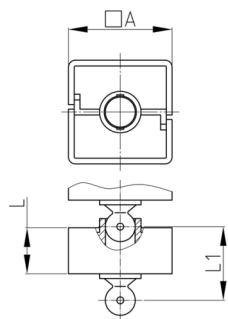

### Product Group KBKQUASB

Square cable chain set for cable feed to writing and working tables

#### Product information

- Flexible cable ducting system for horizontal and vertical cable ducting.
- Two-chamber-system for separating data and power lines
- 2D/3D-movable
- Any assembly using fixing element "KBKQUAZ1".
- The "KBKZ24" mounting element enables very compact and toolfree table mounting.
- High tensile load limit for ceiling suspension
- The cable routing system is suitable for mounting from the ceiling. It can be used up to a ceiling height of approx. 5 m.
- Cable chain capacity included up to 40 cables.
- Compatible with cable chains "KBKPM" und "KBKPMTSM"
- Extensive range of adapters
- Length of the cable chain incl. base plate and table mounting: approx. 75 cm
- Complete packing in one box (assembled cable elements with desk fixing, base plate and screw set)

Order Number	A	L	L1	Element(s)	For up to x cable
	mm	mm	mm	piece(s)	piece(s)
KBKQUA SET-B 75 cm	45	20	41,5	23	40
KBKQUA SET-B 125 cm	45	20	41,5	39	40