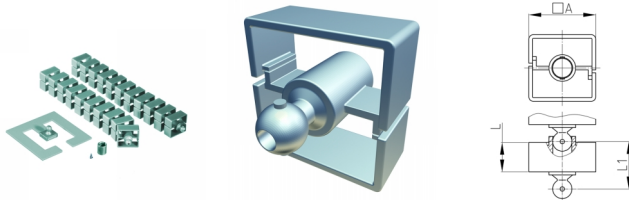

### Product Group KBKQUASB

Square cable chain set for cable feed to writing and working tables

#### Material

- Plastic parts: Polypropylene (PP)
- Base: powder coated steel

#### Product information

- Flexible cable ducting system for horizontal and vertical cable ducting.
- Two-chamber-system for separating data and power lines
- 2D/3D-movable
- Any assembly using fixing element "KBKQUAZ1".
- The "KBKZ24" mounting element enables very compact and toolfree table mounting.
- High tensile load limit for ceiling suspension
- The cable routing system is suitable for mounting from the ceiling. It can be used up to a ceiling height of approx. 5 m.
- Cable chain capacity included up to 40 cables.
- Compatible with cable chains "KBKPM" und "KBKPMTSM"
- Extensive range of adapters
- Length of the cable chain incl. base plate and table mounting: approx. 75 cm
- Complete packing in one box (assembled cable elements with desk fixing, base plate and screw set)