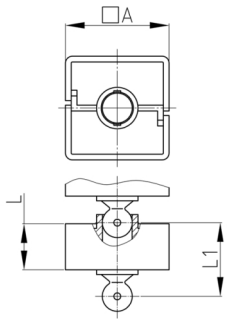

Product Group KBKQUASB

Square cable chain set for cable feed to writing and working tables

Standard Colours

- black
- white
- uncoloured-translucent
- silver

Material

- Plastic parts: Polypropylene (PP)
- Base: powder coated steel

Product information

- Flexible cable ducting system for horizontal and vertical cable ducting.
- Two-chamber-system for separating data and power lines
- 2D/3D-movable
- Any assembly using fixing element "KBKQUAZ1".
- The "KBKZ24" mounting element enables very compact and toolfree table mounting.
- High tensile load limit for ceiling suspension
- The cable routing system is suitable for mounting from the ceiling. It can be used up to a ceiling height of approx. 5 m.
- Cable chain capacity included up to 40 cables.
- Compatible with cable chains "KBKPM" und "KBKPMTSM"
- Extensive range of adapters
- Length of the cable chain incl. base plate and table mounting: approx. 75 cm
- Complete packing in one box (assembled cable elements with desk fixing, base plate and screw set)

Order Number	A	L	L1	Element(s)	For up to x cable
	mm	mm	mm	piece(s)	piece(s)
KBKQUA SET-B 75 cm	45	20	41,5	23	40
KBKQUA SET-B 125 cm	45	20	41,5	39	40