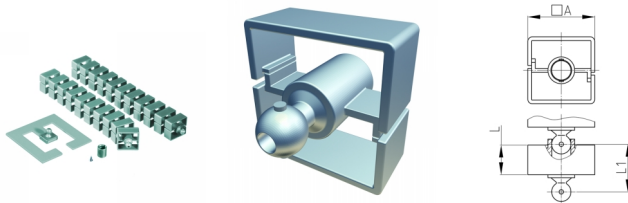

Product Group KBKQUASB

Square cable chain set for cable feed to writing and working tables

Standard Colours

- black
- white
- uncoloured-translucent
- silver

Material

- Plastic parts: Polypropylene (PP)
- Base: powder coated steel

Product information

- Flexible cable ducting system for horizontal and vertical cable ducting.
- Two-chamber-system for separating data and power lines
- 2D/3D-movable
- Any assembly using fixing element "KBKQUAZ1".
- The "KBKZ24" mounting element enables very compact and toolfree table mounting.
- High tensile load limit for ceiling suspension
- The cable routing system is suitable for mounting from the ceiling. It can be used up to a ceiling height of approx. 5 m.
- Cable chain capacity included up to 40 cables.
- Compatible with cable chains "KBKPM" und "KBKPMTSM"
- Extensive range of adapters
- Length of the cable chain incl. base plate and table mounting: approx. 75 cm
- Complete packing in one box (assembled cable elements with desk fixing, base plate and screw set)

Order Number	A	L	L1	Element(s)	For up to x cable
	mm	mm	mm	piece(s)	piece(s)
KBKQUA SET-B 75 cm	45	20	41,5	23	40
KBKQUA SET-B 125 cm	45	20	41,5	39	40