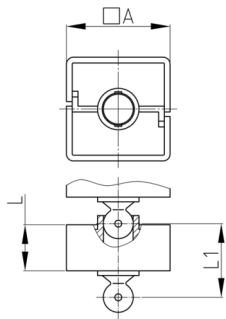

### Product Group KBKQUASB

Square cable chain set for cable feed to writing and working tables

#### Product information

- Flexible cable ducting system for horizontal and vertical cable ducting.
- Two-chamber-system for separating data and power lines
- 2D/3D-movable
- Any assembly using fixing element "KBKQUAZ1".
- The "KBKZ24" mounting element enables very compact and toolfree table mounting.
- High tensile load limit for ceiling suspension
- The cable routing system is suitable for mounting from the ceiling. It can be used up to a ceiling height of approx. 5 m.
- Cable chain capacity included up to 40 cables.
- Compatible with cable chains "KBKPM" und "KBKPMTSM"
- Extensive range of adapters
- Length of the cable chain incl. base plate and table mounting: approx. 75 cm
- Complete packing in one box (assembled cable elements with desk fixing, base plate and screw set)

Order Number	A	L	L1	Element(s)	For up to x cable
	mm	mm	mm	piece(s)	piece(s)
KBKQUA SET-B 75 cm	45	20	41,5	23	40
KBKQUA SET-B 125 cm	45	20	41,5	39	40