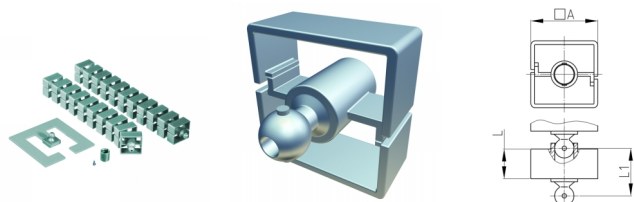

### Product Group KBKQUASB

Square cable chain set for cable feed to writing and working tables

#### Material

- Plastic parts: Polypropylene (PP)
- Base: powder coated steel

#### Product information

- Flexible cable ducting system for horizontal and vertical cable ducting.
- Two-chamber-system for separating data and power lines
- 2D/3D-movable
- Any assembly using fixing element "KBKQUAZ1".
- The "KBKZ24" mounting element enables very compact and toolfree table mounting.
- High tensile load limit for ceiling suspension
- The cable routing system is suitable for mounting from the ceiling. It can be used up to a ceiling height of approx. 5 m.
- Cable chain capacity included up to 40 cables.
- Compatible with cable chains "KBKPM" und "KBKPMTSM"
- Extensive range of adapters
- Length of the cable chain incl. base plate and table mounting: approx. 75 cm
- Complete packing in one box (assembled cable elements with desk fixing, base plate and screw set)

Order Number	A	L	L1	Element(s)	For up to x cable
	mm	mm	mm	piece(s)	piece(s)
KBKQUA SET-B 75 cm	45	20	41,5	23	40
KBKQUA SET-B 125 cm	45	20	41,5	39	40