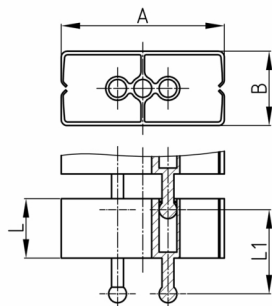

### Product Group KBKCUBSB

Rectangular cable chain set made of PP for cable feed to writing and working tables, including base plate and table mounting

- 2 connectors for optimal force transmission, especially torque, pressure- and transverse forces
- Two-chamber-system for separating data and power lines
- Laying as a closed cable chain channel via blocking the chain.
- Closed centre channel to accommodate mounting rope "KBKZ2A" or hauling rope "KBKZ2B".
- Extended or pushed together, rigid laying of the cable routing chain especially suitable for wall, furniture, undertable and ceiling mounting.
- The pushed together, rigid installation of the cable guide chain is conditionally suitable for low-traffic passage areas.
- Tool-free connection to all standard floor outlets by using "KBKZ10L / Clip-L Floor (PRO+CUB+CMX)".
- Tool-free and time saving installation of cables by zipper principle.
- Optimized possibility for lateral squeeze-proof unthreading of the cables.
- 3-D-movable and appr. 35 % lengthwise flexible
- Tool-free branching through distributors
- Compatible with cable chain "KBKPRO", "KBKCL", "KBKFLII" and "KBKCMX" (intermateable).
- Extensive range of adapters
- Short-term loads up to 80 kg on 5 chain elements at 20 °C room temperature
- Complete packing in one box (assembled cable elements with desk fixing, base plate and screw set)

| Order Number        | A  | B  | L  | L1 | Element(s) | For up to x cable |
|---------------------|----|----|----|----|------------|-------------------|
|                     | mm | mm | mm | mm | piece(s)   | piece(s)          |
| KBKCUB SET-B 75 cm  | 55 | 25 | 20 | 35 | 25         | 25                |
| KBKCUB SET-B 125 cm | 55 | 25 | 20 | 35 | 42         | 25                |