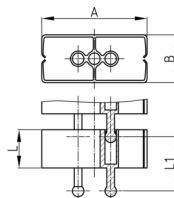

Product information

- Flexible cable ducting system for horizontal and vertical ducting.
- Any assembly possibilities with fixing elements "KBKCUBZ1" or "KBKZ8S".

The chain links arranged displaceable to each other.

- 2 connectors for optimal force transmission, especially torque, pressure- and transverse forces
- Two-chamber-system for separating data and power lines
- Laying as a closed cable chain channel via blocking the chain.
- Closed centre channel to accommodate mounting rope "KBKZ2A" or hauling rope "KBKZ2B".
- Extended or pushed together, rigid laying of the cable routing chain especially suitable for wall, furniture, undertable and ceiling mounting.
- The pushed together, rigid installation of the cable guide chain is conditionally suitable for low-traffic passage areas.
- Tool-free connection to all standard floor outlets by using "KBKZ10L / Clip-L Floor (PRO+CUB+CMX)".
- Tool-free and time saving installation of cables by zipper principle.
- Optimized possibility for lateral squeeze-proof unthreading of the cables.
- 3-D-movable and appr. 35 % lengthwise flexible
- Tool-free branching through distributors
- Compatible with cable chain "KBKPRO", "KBKCL", "KBKFLII" and "KBKCMX" (intermateable).
- Extensive range of adapters
- Short-term loads up to 80 kg on 5 chain elements at 20 °C room temperature
- Complete packing in one box (assembled cable elements with desk fixing, base plate and screw set)

Order Number	A	B	L	L1	Element(s)	For up to x cable
	mm	mm	mm	mm	piece(s)	piece(s)
KBKCUB SET-B 75 cm	55	25	20	35	25	25
KBKCUB SET-B 125 cm	55	25	20	35	42	25