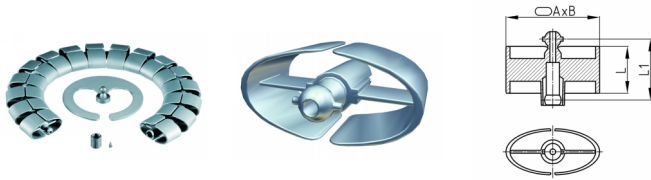

Product Group KBKPM SB

Oval cable chain set made of PP for cable feed to writing and working tables, including steel base plate and table mounting

Standard Colours

- black
- white
- uncoloured-translucent
- silver

Material

- Polypropylene (PP)

Product information

- Flexible cable ducting system for horizontal and vertical cable ducting.
- As rigid cable channel with stainless steel assembly pole ("KBKZ2A") for any assembly.
- Chain links arranged displaceable and articulated to each other
- A displaceable-gimbal, massive plug connector for optimal force transmission, especially at torque, pressure and transverse forces.
- Two-chamber-system for separating data and power lines
- Closed centre channel to accommodate mounting rope "KBKZ2A" or hauling rope "KBKZ2B".
- Extended or pushed together, rigid laying of the cable routing chain especially suitable for wall, furniture, undertable and ceiling mounting.
- Pushed together, rigid laying of the cable routing chain
- Tool-free and time saving installation of cables by zipper principle.
- Possibility to unthread the cables from the side
- 3-D-movable and appr. 35 % lengthwise flexible
- Tool-free branching through distributors
- Compatible with cable chain "KBKQUA" and "KBKPM TSM" (intermateable).
- Extensive range of adapters
- Complete packing in one box (assembled cable elements with desk fixing, floor outlet adapter and screw set)

Order Number	A	B	L	L1	Element(s)	For up to x cable
	mm	mm	mm	mm	piece(s)	piece(s)
KBKPM Set-B 75 cm	70	34	35	35	16	40
KBKPM Set-B 125 cm	70	34	35	35	27	40