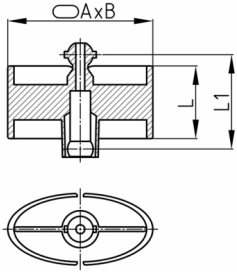

Product Group KBKPM SB

Oval cable chain set made of PP for cable feed to writing and working tables, including steel base plate and table mounting

Standard Colours

- black
- white
- uncoloured-translucent
- silver

Material

- Polypropylene (PP)

Product information

- Flexible cable ducting system for horizontal and vertical cable ducting.
- As rigid cable channel with stainless steel assembly pole ("KBKZ2A") for any assembly.
- Chain links arranged displaceable and articulated to each other
- A displaceable-gimbal, massive plug connector for optimal force transmission, especially at torque, pressure and transverse forces.
- Two-chamber-system for separating data and power lines
- Closed centre channel to accommodate mounting rope "KBKZ2A" or hauling rope "KBKZ2B".
- Extended or pushed together, rigid laying of the cable routing chain especially suitable for wall, furniture, undertable and ceiling mounting.
- Pushed together, rigid laying of the cable routing chain
- Tool-free and time saving installation of cables by zipper principle.
- Possibility to unthread the cables from the side
- 3-D-movable and appr. 35 % lengthwise flexible
- Tool-free branching through distributors
- Compatible with cable chain "KBKQUA" and "KBKPM TSM" (intermateable).
- Extensive range of adapters
- Complete packing in one box (assembled cable elements with desk fixing, floor outlet adapter and screw set)

Order Number	A	B	L	L1	Element(s)	For up to x cable
	mm	mm	mm	mm	piece(s)	piece(s)
KBKPM Set-B 75 cm	70	34	35	35	16	40
KBKPM Set-B 125 cm	70	34	35	35	27	40