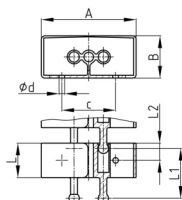

Product Group KBKCMXZ1

Chain element made of PP with fixing hole for fixing cable chain KBKCMX

Standard Colours

- black
- white
- uncoloured-translucent
- silver

Material

- Polypropylene (PP)

Product information

- For fastening of KBKCMX 100, KBKCMXSA75, KBKCMXSA125, KBKCMXSB75 and KBKCMX125
- Not suitable for size KBKCMX 60x100, KBKCMXSA 60x75 (125), KBKCMXSB 60x75 (125).

Order Number	A	B	c	d	L	L1	L2
	mm	mm	mm	mm	mm	mm	mm
KBKCMXZ1 / Fix - Element	70	35	37	4	20	30	10