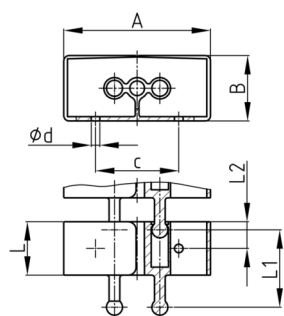

Product Group KBKCMXZ1

Chain element made of PP with fixing hole for fixing cable chain KBKCMX

Standard Colours

- black
- white
- uncoloured-translucent
- silver

Material

- Polypropylene (PP)

Product information

- For fastening of KBKCMX 100, KBKCMXSA75, KBKCMXSA125, KBKCMXSB75 and KBKCMX125
- Not suitable for size KBKCMX 60x100, KBKCMXSA 60x75 (125), KBKCMXSB 60x75 (125).

Order Number	A	B	c	d	L	L1	L2
	mm	mm	mm	mm	mm	mm	mm
KBKCMXZ1 / Fix - Element	70	35	37	4	20	30	10