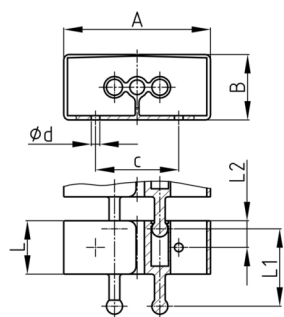

Product Group KBKCMXZ1

Chain element made of PP with fixing hole for fixing cable chain KBKCMX

Standard Colours

- black
- white
- uncoloured-translucent
- silver

Material

- Polypropylene (PP)

Product information

- For fastening of KBKCMX 100, KBKCMXSA75, KBKCMXSA125, KBKCMXSB75 and KBKCMX125
- Not suitable for size KBKCMX 60x100, KBKCMXSA 60x75 (125), KBKCMXSB 60x75 (125).

Order Number	A	B	c	d	L	L1	L2
	mm	mm	mm	mm	mm	mm	mm
KBKCMXZ1 / Fix - Element	70	35	37	4	20	30	10