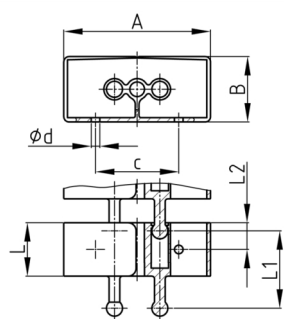

Product Group KBKCMXZ1

Chain element made of PP with fixing hole for fixing cable chain KBKCMX

Standard Colours

- black
- white
- uncoloured-translucent
- silver

Material

- Polypropylene (PP)

Product information

- For fastening of KBKCMX 100, KBKCMXSA75, KBKCMXSA125, KBKCMXSB75 and KBKCMX125
- Not suitable for size KBKCMX 60x100, KBKCMXSA 60x75 (125), KBKCMXSB 60x75 (125).

Order Number	A	B	c	d	L	L1	L2
	mm	mm	mm	mm	mm	mm	mm
KBKCMXZ1 / Fix - Element	70	35	37	4	20	30	10