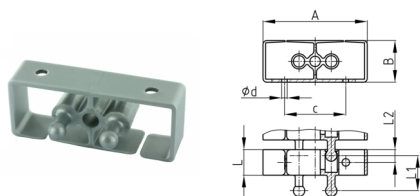

Product Group KBKFLIIZ1

Chain element made of PP with fixing hole for fixing cable guiding system KBKFLII

Standard Colours

- black
- white
- uncoloured-translucent
- silver

Material

- Polypropylene (PP)

Order Number	A	B	c	d	L	L1	L2
	mm	mm	mm	mm	mm	mm	mm
KBKFLIIZ1 / Fix - Element	55	22	30	4	13,5	20	7