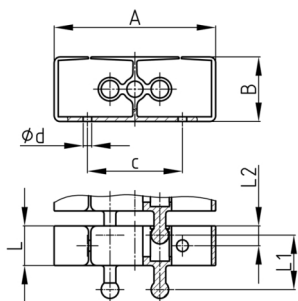

**Product Group** KBKFLIIZ1

Chain element made of PP with fixing hole for fixing cable guiding system KBKFLII

**Standard Colours**

- black
- white
- uncoloured-translucent
- silver

**Material**

- Polypropylene (PP)

Order Number	A	B	c	d	L	L1	L2
	mm	mm	mm	mm	mm	mm	mm
KBKFLIIZ1 / Fix - Element	55	22	30	4	13,5	20	7