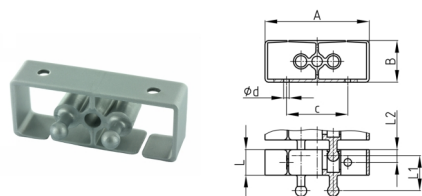

Product Group KBKFLIIZ1

Chain element made of PP with fixing hole for fixing cable guiding system KBKFLII

Standard Colours

- black
- white
- uncoloured-translucent
- silver

Material

- Polypropylene (PP)

Order Number	A	B	c	d	L	L1	L2
	mm	mm	mm	mm	mm	mm	mm
KBKFLIIZ1 / Fix - Element	55	22	30	4	13,5	20	7