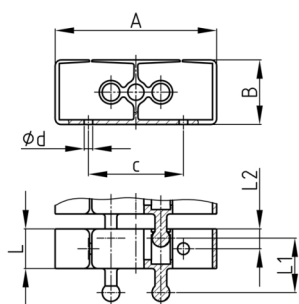

Product Group KBKFLIIZ1

Chain element made of PP with fixing hole for fixing cable guiding system KBKFLII

Standard Colours

- black
- white
- uncoloured-translucent
- silver

Material

- Polypropylene (PP)

Order Number	A	B	c	d	L	L1	L2
	mm	mm	mm	mm	mm	mm	mm
KBKFLIIZ1 / Fix - Element	55	22	30	4	13,5	20	7