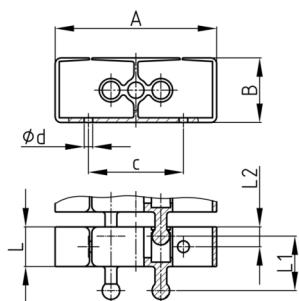

Product Group KBKFLIIZ1

Chain element made of PP with fixing hole for fixing cable guiding system KBKFLII

Standard Colours

- black
- white
- uncoloured-translucent
- silver

Material

- Polypropylene (PP)

Order Number	A	B	c	d	L	L1	L2
	mm	mm	mm	mm	mm	mm	mm
KBKFLIIZ1 / Fix - Element	55	22	30	4	13,5	20	7