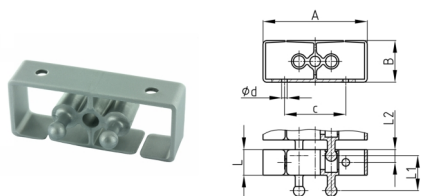

**Product Group** KBKFLIIZ1

Chain element made of PP with fixing hole for fixing cable guiding system KBKFLII

**Standard Colours**

- black
- white
- uncoloured-translucent
- silver

**Material**

- Polypropylene (PP)

Order Number	A	B	c	d	L	L1	L2
	mm	mm	mm	mm	mm	mm	mm
KBKFLIIZ1 / Fix - Element	55	22	30	4	13,5	20	7