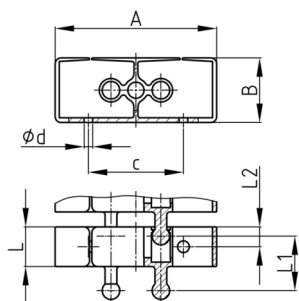

### Product Group KBKFLIIZ1

Chain element made of PP with fixing hole for fixing cable guiding system KBKFLII

#### Material

- Polypropylene (PP)

Order Number	A	B	c	d	L	L1	L2
	mm	mm	mm	mm	mm	mm	mm
KBKFLIIZ1 / Fix - Element	55	22	30	4	13,5	20	7