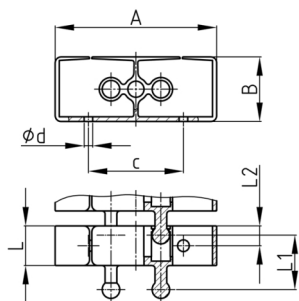

Product Group KBKFLIIZ1

Chain element made of PP with fixing hole for fixing cable guiding system KBKFLII

Standard Colours

- black
- white
- uncoloured-translucent
- silver

Material

- Polypropylene (PP)

Order Number	A	B	c	d	L	L1	L2
	mm	mm	mm	mm	mm	mm	mm
KBKFLIIZ1 / Fix - Element	55	22	30	4	13,5	20	7