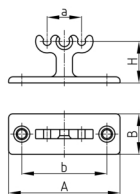

#### Product information

- Mounting clip with catch pins for all KBK guiding systems with 2 plug appliances.
- Flexible mounting without mounting bar KBK Steel.
- Rigid mounting with KBK Steel mounting bar.
- Export inclusive 2 mounting screws 4x12 mm
- Please order KBK steel and KBK ring separately if required.