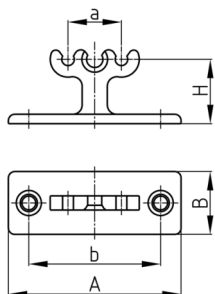

Product Group KBKZ15

Mounting clip with catchpins made of PP for KBK guiding systems with 2 plug appliances

Standard Colours

- black
- white
- uncoloured-translucent
- silver

Material

- Polypropylene (PP)

Product information

- Mounting clip with catch pins for all KBK guiding systems with 2 plug appliances.
- Flexible mounting without mounting bar KBK Steel.
- Rigid mounting with KBK Steel mounting bar.
- Export inclusive 2 mounting screws 4x12 mm
- Please order KBK steel and KBK ring separately if required.

Order Number	A	B	a	b	H
	mm	mm	mm	mm	mm
KBKZ15 3G	55	20	17	42	21