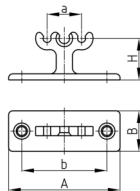

Product information

- Mounting clip with catch pins for all KBK guiding systems with 2 plug appliances.
- Flexible mounting without mounting bar KBK Steel.
- Rigid mounting with KBK Steel mounting bar.
- Export inclusive 2 mounting screws 4x12 mm
- Please order KBK steel and KBK ring separately if required.

Order Number	A	B	a	b	H
	mm	mm	mm	mm	mm
KBKZ15 3G	55	20	17	42	21