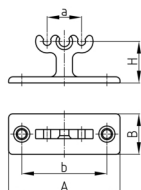

Product Group KBKZ15

Mounting clip with catchpins made of PP for KBK guiding systems with 2 plug appliances

Standard Colours

- black
- white
- uncoloured-translucent
- silver

Material

- Polypropylene (PP)

Product information

- Mounting clip with catch pins for all KBK guiding systems with 2 plug appliances.
- Flexible mounting without mounting bar KBK Steel.
- Rigid mounting with KBK Steel mounting bar.
- Export inclusive 2 mounting screws 4x12 mm
- Please order KBK steel and KBK ring separately if required.

Order Number	A	B	a	b	H
	mm	mm	mm	mm	mm
KBKZ15 3G	55	20	17	42	21