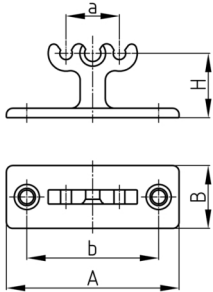

Product Group KBKZ15

Mounting clip with catchpins made of PP for KBK guiding systems with 2 plug appliances

Standard Colours

- black
- white
- uncoloured-translucent
- silver

Material

- Polypropylene (PP)

Product information

- Mounting clip with catch pins for all KBK guiding systems with 2 plug appliances.
- Flexible mounting without mounting bar KBK Steel.
- Rigid mounting with KBK Steel mounting bar.
- Export inclusive 2 mounting screws 4x12 mm
- Please order KBK steel and KBK ring separately if required.

Order Number	A	B	a	b	H
	mm	mm	mm	mm	mm
KBKZ15 3G	55	20	17	42	21