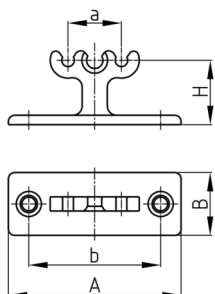

Product Group KBKZ15

Mounting clip with catchpins made of PP for KBK guiding systems with 2 plug appliances

Standard Colours

- black
- white
- uncoloured-translucent
- silver

Material

- Polypropylene (PP)

Product information

- Mounting clip with catch pins for all KBK guiding systems with 2 plug appliances.
- Flexible mounting without mounting bar KBK Steel.
- Rigid mounting with KBK Steel mounting bar.
- Export inclusive 2 mounting screws 4x12 mm
- Please order KBK steel and KBK ring separately if required.

Order Number	A	B	a	b	H
	mm	mm	mm	mm	mm
KBKZ15 3G	55	20	17	42	21