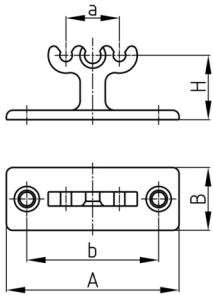

### Product Group KBKZ15

Mounting clip with catchpins made of PP for KBK guiding systems with 2 plug appliances

#### Product information

- Mounting clip with catch pins for all KBK guiding systems with 2 plug appliances.
- Flexible mounting without mounting bar KBK Steel.
- Rigid mounting with KBK Steel mounting bar.
- Export inclusive 2 mounting screws 4x12 mm
- Please order KBK steel and KBK ring separately if required.