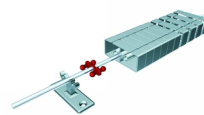

Product Group KBKZ25

The universal socket made of PP enables the direction independent connection of almost all KBK system components when they are placed back to back.

Standard Colours

- black
- white
- uncoloured-translucent
- silver

Material

- Polypropylene (PP)

Order Number	A	L	t
	mm	mm	mm
KBKZ25 Connect	17	16	2