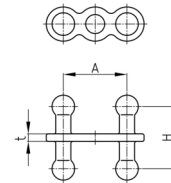

Product Group KBKZ25

The universal socket made of PP enables the direction independent connection of almost all KBK system components when they are placed back to back.

Standard Colours

- black
- white
- uncoloured-translucent
- silver

Material

- Polypropylene (PP)

Order Number	A	L	t
	mm	mm	mm
KBKZ25 Connect	17	16	2