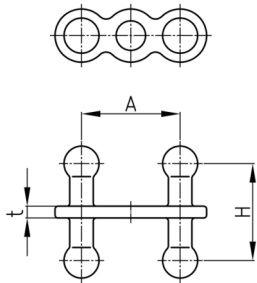

Product Group KBKZ25

The universal socket made of PP enables the direction independent connection of almost all KBK system components when they are placed back to back.

Standard Colours

- black
- white
- uncoloured-translucent
- silver

Material

- Polypropylene (PP)

Order Number	A	L	t
	mm	mm	mm
KBKZ25 Connect	17	16	2