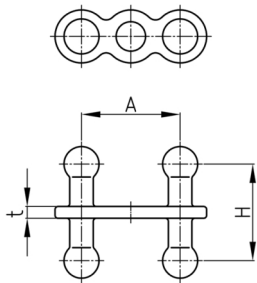

Product Group KBKZ25

The universal socket made of PP enables the direction independent connection of almost all KBK system components when they are placed back to back.

Standard Colours

- black
- white
- uncoloured-translucent
- silver

Material

- Polypropylene (PP)

| Order Number | A | L | t |
|----------------|----|----|----|
| | mm | mm | mm |
| KBKZ25 Connect | 17 | 16 | 2 |