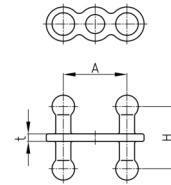

Product Group KBKZ25

The universal socket made of PP enables the direction independent connection of almost all KBK system components when they are placed back to back.

Standard Colours

- black
- white
- uncoloured-translucent
- silver

Material

- Polypropylene (PP)

Order Number	A	L	t
	mm	mm	mm
KBKZ25 Connect	17	16	2