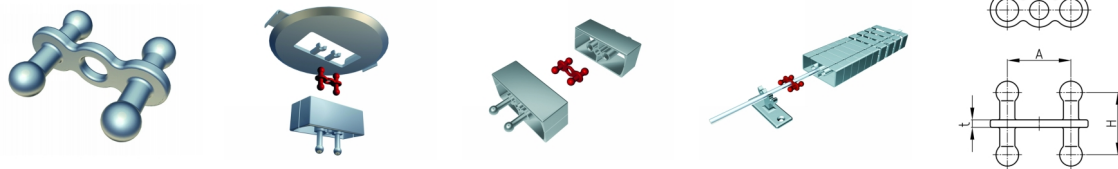

Product Group KBKZ25

The universal socket made of PP enables the direction independent connection of almost all KBK system components when they are placed back to back.

Standard Colours

- black
- white
- uncoloured-translucent
- silver

Material

- Polypropylene (PP)

| Order Number | A | L | t |
|----------------|----|----|----|
| | mm | mm | mm |
| KBKZ25 Connect | 17 | 16 | 2 |