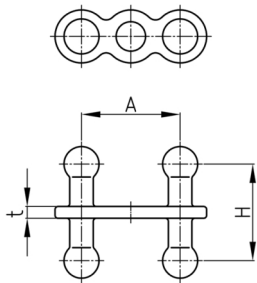

Product Group KBKZ25

The universal socket made of PP enables the direction independent connection of almost all KBK system components when they are placed back to back.

Standard Colours

- black
- white
- uncoloured-translucent
- silver

Material

- Polypropylene (PP)

Order Number	A	L	t
	mm	mm	mm
KBKZ25 Connect	17	16	2