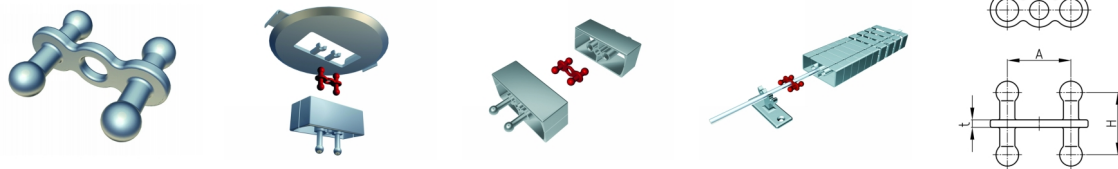

Product Group KBKZ25

The universal socket made of PP enables the direction independent connection of almost all KBK system components when they are placed back to back.

Standard Colours

- black
- white
- uncoloured-translucent
- silver

Material

- Polypropylene (PP)

Order Number	A	L	t
	mm	mm	mm
KBKZ25 Connect	17	16	2