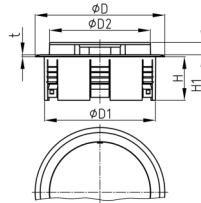

Product Group KBKZ30

Telescope floor outlet made of PP for single cables.

Standard Colours

- black
- silver
- white

Material

- Polypropylene (PP)

Order Number	D	D1	D2	H	H1	t
	mm	mm	mm	mm	mm	mm
KBKZ30 Outlet-TA	128	110	100	43	12	2