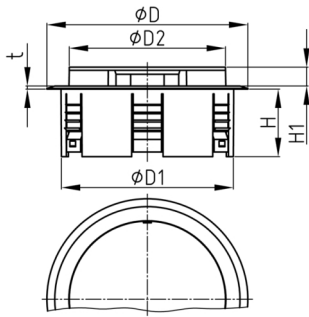

Product Group KBKZ30

Telescope floor outlet made of PP for single cables.

Standard Colours

- black
- silver
- white

Material

- Polypropylene (PP)

Order Number	D	D1	D2	H	H1	t
	mm	mm	mm	mm	mm	mm
KBKZ30 Outlet-TA	128	110	100	43	12	2