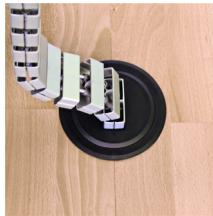

Walter Bethke GmbH & Co. KG

Technische Kunststoff - und Hybridprodukte

Product Group KBKZ31

Floor outlet made of PP for vertical connection of one of the KBKCUB, KBKCMX, KBKPRO, KBKCL or KBKFLII cable routing systems

Standard Colours

- black
- silver
- white

Material

- Polypropylene (PP)

Order Number	D	D1	D2	H	H1	t
	mm	mm	mm	mm	mm	mm
KBKZ31 Outlet-I	128	110	100	43	4	2