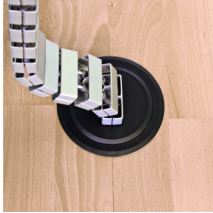

Product Group KBKZ31

Floor outlet made of PP for vertical connection of one of the KBKCUB, KBKCMX, KBKPRO, KBKCL or KBKFLII cable routing systems

Standard Colours

- black
- silver
- white

Material

- Polypropylene (PP)