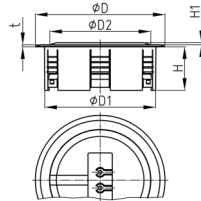

Walter Bethke GmbH & Co. KG

Technische Kunststoff - und Hybridprodukte

Product Group KBKZ31

Floor outlet made of PP for vertical connection of one of the KBKCUB, KBKCMX, KBKPRO, KBKCL or KBKFLII cable routing systems

Standard Colours

- black
- silver
- white

Material

- Polypropylene (PP)

Order Number	D	D1	D2	H	H1	t
	mm	mm	mm	mm	mm	mm
KBKZ31 Outlet-I	128	110	100	43	4	2