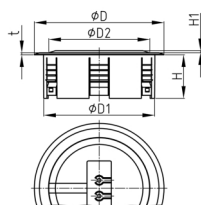

### Product Group KBKZ31

Floor outlet made of PP for vertical connection of one of the KBKCUB, KBKCMX, KBKPRO, KBKCL or KBKFLII cable routing systems

#### Material

- Polypropylene (PP)

| Order Number    | D   | D1  | D2  | H  | H1 | t  |
|-----------------|-----|-----|-----|----|----|----|
|                 | mm  | mm  | mm  | mm | mm | mm |
| KBKZ31 Outlet-I | 128 | 110 | 100 | 43 | 4  | 2  |