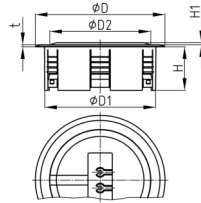

Walter Bethke GmbH & Co. KG

Technische Kunststoff - und Hybridprodukte

Product Group KBKZ31

Floor outlet made of PP for vertical connection of one of the KBKCUB, KBKCMX, KBKPRO, KBKCL or KBKFLII cable routing systems

Standard Colours

- black
- silver
- white

Material

- Polypropylene (PP)

Order Number	D	D1	D2	H	H1	t
	mm	mm	mm	mm	mm	mm
KBKZ31 Outlet-I	128	110	100	43	4	2