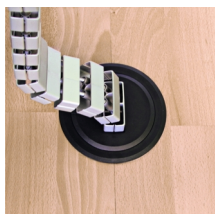

Order Number	D	D1	D2	H	H1	t
	mm	mm	mm	mm	mm	mm
KBKZ31 Outlet-I	128	110	100	43	4	2