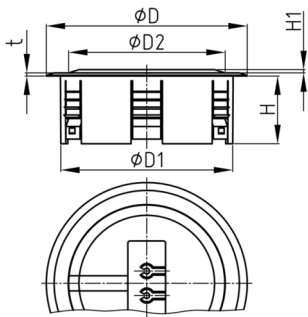

Product Group KBKZ31

Floor outlet made of PP for vertical connection of one of the KBKCUB, KBKCMX, KBKPRO, KBKCL or KBKFLII cable routing systems

Standard Colours

- black
- silver
- white

Material

- Polypropylene (PP)

Order Number	D	D1	D2	H	H1	t
	mm	mm	mm	mm	mm	mm
KBKZ31 Outlet-I	128	110	100	43	4	2