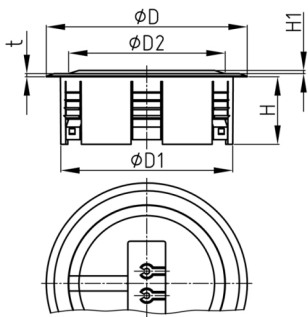

Walter Bethke GmbH & Co. KG

Technische Kunststoff - und Hybridprodukte

Product Group KBKZ31

Floor outlet made of PP for vertical connection of one of the KBKCUB, KBKCMX, KBKPRO, KBKCL or KBKFLII cable routing systems

Standard Colours

- black
- silver
- white

Material

- Polypropylene (PP)

Order Number	D	D1	D2	H	H1	t
	mm	mm	mm	mm	mm	mm
KBKZ31 Outlet-I	128	110	100	43	4	2