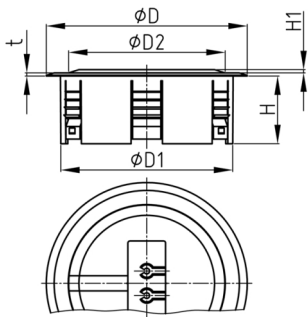

### Product Group KBKZ31

Floor outlet made of PP for vertical connection of one of the KBKCUB, KBKCMX, KBKPRO, KBKCL or KBKFLII cable routing systems

#### Material

- Polypropylene (PP)

Order Number	D	D1	D2	H	H1	t
	mm	mm	mm	mm	mm	mm
KBKZ31 Outlet-I	128	110	100	43	4	2