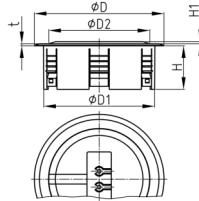

### Product Group KBKZ31

Floor outlet made of PP for vertical connection of one of the KBKCUB, KBKCMX, KBKPRO, KBKCL or KBKFLII cable routing systems

#### Material

- Polypropylene (PP)

Order Number	D	D1	D2	H	H1	t
	mm	mm	mm	mm	mm	mm
KBKZ31 Outlet-I	128	110	100	43	4	2