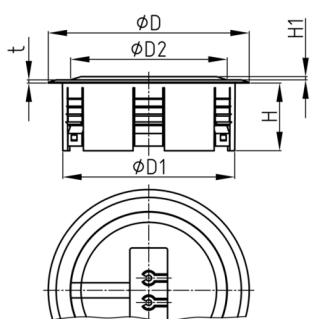

### Product Group KBKZ31

Floor outlet made of PP for vertical connection of one of the KBKCUB, KBKCMX, KBKPRO, KBKCL or KBKFLII cable routing systems

#### Material

- Polypropylene (PP)

| Order Number    | D   | D1  | D2  | H  | H1 | t  |
|-----------------|-----|-----|-----|----|----|----|
|                 | mm  | mm  | mm  | mm | mm | mm |
| KBKZ31 Outlet-I | 128 | 110 | 100 | 43 | 4  | 2  |