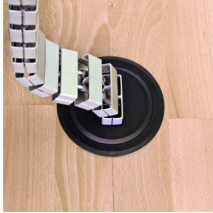

Order Number	D	D1	D2	H	H1	t
	mm	mm	mm	mm	mm	mm
KBKZ31 Outlet-I	128	110	100	43	4	2