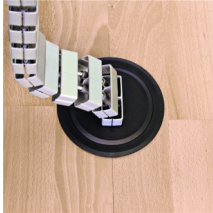

Walter Bethke GmbH & Co. KG

Technische Kunststoff - und Hybridprodukte

Product Group KBKZ31

Floor outlet made of PP for vertical connection of one of the KBKCUB, KBKCMX, KBKPRO, KBKCL or KBKFLII cable routing systems

Standard Colours

- black
- silver
- white

Material

- Polypropylene (PP)

Order Number	D	D1	D2	H	H1	t
	mm	mm	mm	mm	mm	mm
KBKZ31 Outlet-I	128	110	100	43	4	2