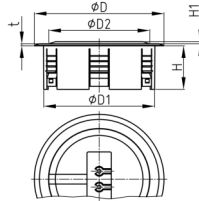

Product Group KBKZ31

Floor outlet made of PP for vertical connection of one of the KBKCUB, KBKCMX, KBKPRO, KBKCL or KBKFLII cable routing systems

Standard Colours

- black
- silver
- white

Material

- Polypropylene (PP)

Order Number	D	D1	D2	H	H1	t
	mm	mm	mm	mm	mm	mm
KBKZ31 Outlet-I	128	110	100	43	4	2