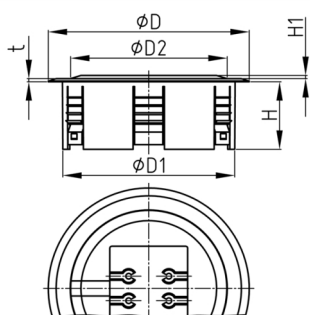

Product Group KBKZ32

Floor outlet made of PP for the vertical connection of two of the KBKCUB, KBKPRO, KBKCL or KBKFLII cable routing systems

Standard Colours

- black
- silver
- white

Material

- Polypropylene (PP)

Order Number	D	D1	D2	H	H1	t
	mm	mm	mm	mm	mm	mm
KBKZ32 Outlet-II	128	110	100	43	4	2