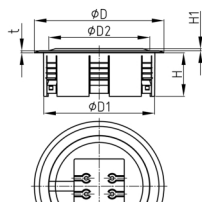

Product Group KBKZ32

Floor outlet made of PP for the vertical connection of two of the KBKCUB, KBKPRO, KBKCL or KBKFLII cable routing systems

Standard Colours

- black
- silver
- white

Material

- Polypropylene (PP)

Order Number	D	D1	D2	H	H1	t
	mm	mm	mm	mm	mm	mm
KBKZ32 Outlet-II	128	110	100	43	4	2