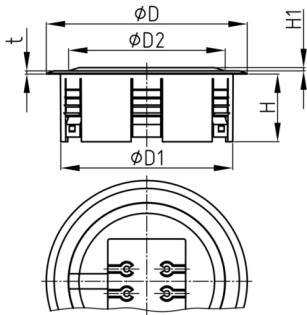

Product Group KBKZ32

Floor outlet made of PP for the vertical connection of two of the KBKCUB, KBKPRO, KBKCL or KBKFLII cable routing systems

Standard Colours

- black
- silver
- white

Material

- Polypropylene (PP)

Order Number	D	D1	D2	H	H1	t
	mm	mm	mm	mm	mm	mm
KBKZ32 Outlet-II	128	110	100	43	4	2