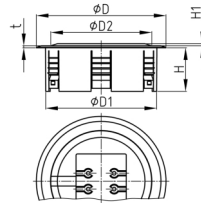

Product Group KBKZ32

Floor outlet made of PP for the vertical connection of two of the KBKCUB, KBKPRO, KBKCL or KBKFLII cable routing systems

Standard Colours

- black
- silver
- white

Material

- Polypropylene (PP)

Order Number	D	D1	D2	H	H1	t
	mm	mm	mm	mm	mm	mm
KBKZ32 Outlet-II	128	110	100	43	4	2