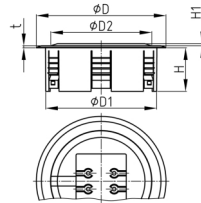

### Product Group KBKZ32

Floor outlet made of PP for the vertical connection of two of the KBKCUB, KBKPRO, KBKCL or KBKFLII cable routing systems

#### Material

- Polypropylene (PP)

Order Number	D	D1	D2	H	H1	t
	mm	mm	mm	mm	mm	mm
KBKZ32 Outlet-II	128	110	100	43	4	2