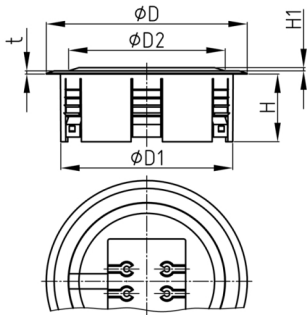

### Product Group KBKZ32

Floor outlet made of PP for the vertical connection of two of the KBKCUB, KBKPRO, KBKCL or KBKFLII cable routing systems

#### Material

- Polypropylene (PP)

Order Number	D	D1	D2	H	H1	t
	mm	mm	mm	mm	mm	mm
KBKZ32 Outlet-II	128	110	100	43	4	2