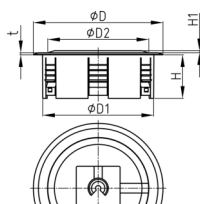

Walter Bethke GmbH & Co. KG

Technische Kunststoff - und Hybridprodukte

Product Group KBKZ33

Floor outlet made of PP for the vertical connection for one cable routing system KBK Quadro

Standard Colours

- black
- silver
- white

Material

- Polypropylene (PP)

Order Number	D	D1	D2	H	H1	t
	mm	mm	mm	mm	mm	mm
KBKZ33 Outlet-Quadro	128	110	100	43	4	2