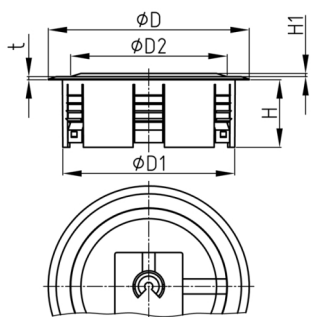

Walter Bethke GmbH & Co. KG

Technische Kunststoff - und Hybridprodukte

Product Group KBKZ33

Floor outlet made of PP for the vertical connection for one cable routing system KBK Quadro

Standard Colours

- black
- silver
- white

Material

- Polypropylene (PP)

Order Number	D	D1	D2	H	H1	t
	mm	mm	mm	mm	mm	mm
KBKZ33 Outlet-Quadro	128	110	100	43	4	2