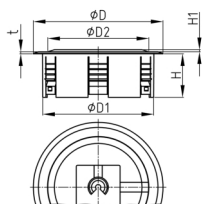

Walter Bethke GmbH & Co. KG

Technische Kunststoff - und Hybridprodukte

Product Group KBKZ33

Floor outlet made of PP for the vertical connection for one cable routing system KBK Quadro

Standard Colours

- black
- silver
- white

Material

- Polypropylene (PP)

Order Number	D	D1	D2	H	H1	t
	mm	mm	mm	mm	mm	mm
KBKZ33 Outlet-Quadro	128	110	100	43	4	2