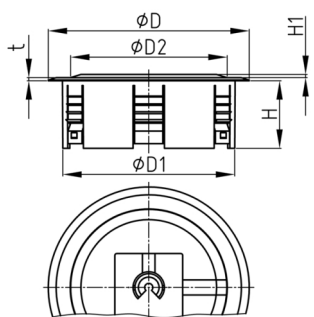

Walter Bethke GmbH & Co. KG

Technische Kunststoff - und Hybridprodukte

Product Group KBKZ33

Floor outlet made of PP for the vertical connection for one cable routing system KBK Quadro

Standard Colours

- black
- silver
- white

Material

- Polypropylene (PP)

Order Number	D	D1	D2	H	H1	t
	mm	mm	mm	mm	mm	mm
KBKZ33 Outlet-Quadro	128	110	100	43	4	2