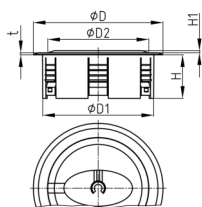

Walter Bethke GmbH & Co. KG

Technische Kunststoff - und Hybridprodukte

Product Group KBKZ34

Floor outlet made of PP for vertical connection for one KBKPM cable routing system

Standard Colours

- black
- silver
- white

Material

- Polypropylene (PP)

Order Number	D	D1	D2	H	H1	t
	mm	mm	mm	mm	mm	mm
KBKZ34 Outlet-Premium	128	110	100	43	4	2