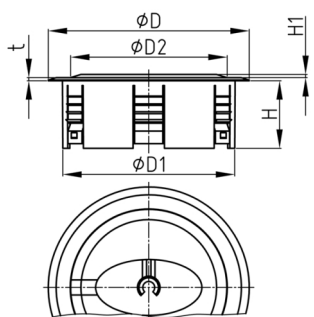

Walter Bethke GmbH & Co. KG

Technische Kunststoff - und Hybridprodukte

Product Group KBKZ34

Floor outlet made of PP for vertical connection for one KBKPM cable routing system

Standard Colours

- black
- silver
- white

Material

- Polypropylene (PP)

Order Number	D	D1	D2	H	H1	t
	mm	mm	mm	mm	mm	mm
KBKZ34 Outlet-Premium	128	110	100	43	4	2