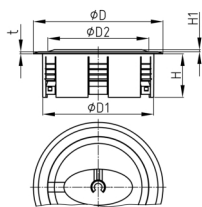

Walter Bethke GmbH & Co. KG

Technische Kunststoff - und Hybridprodukte

Product Group KBKZ34

Floor outlet made of PP for vertical connection for one KBKPM cable routing system

Standard Colours

- black
- silver
- white

Material

- Polypropylene (PP)

Order Number	D	D1	D2	H	H1	t
	mm	mm	mm	mm	mm	mm
KBKZ34 Outlet-Premium	128	110	100	43	4	2