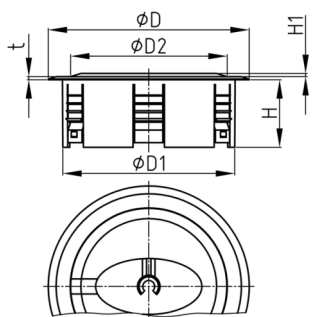

Walter Bethke GmbH & Co. KG

Technische Kunststoff - und Hybridprodukte

Product Group KBKZ34

Floor outlet made of PP for vertical connection for one KBKPM cable routing system

Standard Colours

- black
- silver
- white

Material

- Polypropylene (PP)

Order Number	D	D1	D2	H	H1	t
	mm	mm	mm	mm	mm	mm
KBKZ34 Outlet-Premium	128	110	100	43	4	2