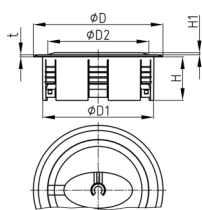

Walter Bethke GmbH & Co. KG

Technische Kunststoff - und Hybridprodukte

Product Group KBKZ34

Floor outlet made of PP for vertical connection for one KBKPM cable routing system

Standard Colours

- black
- silver
- white

Material

- Polypropylene (PP)

Order Number	D	D1	D2	H	H1	t
	mm	mm	mm	mm	mm	mm
KBKZ34 Outlet-Premium	128	110	100	43	4	2