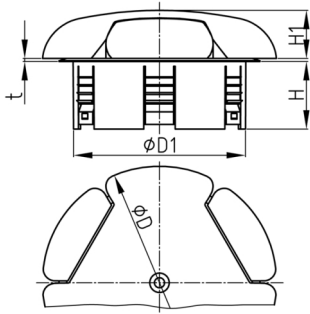

Product Group KBKZ35

Floor outlet made of PP for vertical connection of three of the KBKCUB, KBKPRO, KBKCL or KBKFLII cable routing systems

Standard Colours

- black
- silver
- white

Material

- Polypropylene (PP)

| Order Number | D | D1 | H | H1 | t |
|----------------------|-----|-----|----|----|----|
| | mm | mm | mm | mm | mm |
| KBKZ35 Outlet-Switch | 140 | 110 | 43 | 30 | 3 |