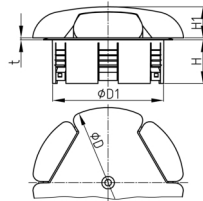

# Walter Bethke GmbH & Co. KG

Technische Kunststoff - und Hybridprodukte

**Product Group** KBKZ35

Floor outlet made of PP for vertical connection of three of the KBKCUB, KBKPRO, KBKCL or KBKFLII cable routing systems

### Material

- Polypropylene (PP)

Order Number	D	D1	H	H1	t
	mm	mm	mm	mm	mm
KBKZ35 Outlet-Switch	140	110	43	30	3