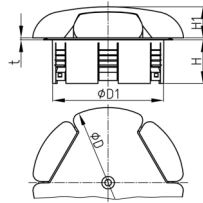

# Walter Bethke GmbH & Co. KG

Technische Kunststoff - und Hybridprodukte

**Product Group** KBKZ35

Floor outlet made of PP for vertical connection of three of the KBKCUB, KBKPRO, KBKCL or KBKFLII cable routing systems

### Material

- Polypropylene (PP)

Order Number	D	D1	H	H1	t
	mm	mm	mm	mm	mm
KBKZ35 Outlet-Switch	140	110	43	30	3