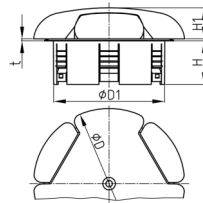

Product Group KBKZ35

Floor outlet made of PP for vertical connection of three of the KBKCUB, KBKPRO, KBKCL or KBKFLII cable routing systems

Standard Colours

- black
- silver
- white

Material

- Polypropylene (PP)

| Order Number | D | D1 | H | H1 | t |
|----------------------|-----|-----|----|----|----|
| | mm | mm | mm | mm | mm |
| KBKZ35 Outlet-Switch | 140 | 110 | 43 | 30 | 3 |