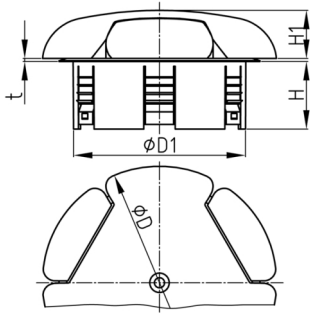

Product Group KBKZ35

Floor outlet made of PP for vertical connection of three of the KBKCUB, KBKPRO, KBKCL or KBKFLII cable routing systems

Standard Colours

- black
- silver
- white

Material

- Polypropylene (PP)

Order Number	D	D1	H	H1	t
	mm	mm	mm	mm	mm
KBKZ35 Outlet-Switch	140	110	43	30	3