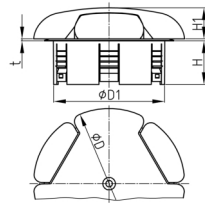

Product Group KBKZ35

Floor outlet made of PP for vertical connection of three of the KBKCUB, KBKPRO, KBKCL or KBKFLII cable routing systems

Standard Colours

- black
- silver
- white

Material

- Polypropylene (PP)

Order Number	D	D1	H	H1	t
	mm	mm	mm	mm	mm
KBKZ35 Outlet-Switch	140	110	43	30	3