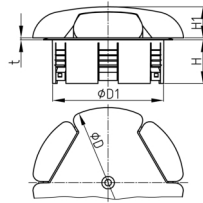

**Product Group** KBKZ35

Floor outlet made of PP for vertical connection of three of the KBKCUB, KBKPRO, KBKCL or KBKFLII cable routing systems

**Standard Colours**

- black
- silver
- white

**Material**

- Polypropylene (PP)

Order Number	D	D1	H	H1	t
	mm	mm	mm	mm	mm
KBKZ35 Outlet-Switch	140	110	43	30	3