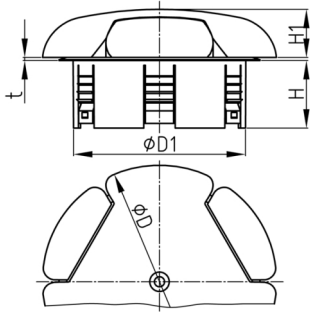

**Product Group** KBKZ35

Floor outlet made of PP for vertical connection of three of the KBKCUB, KBKPRO, KBKCL or KBKFLII cable routing systems

**Standard Colours**

- black
- silver
- white

**Material**

- Polypropylene (PP)

Order Number	D	D1	H	H1	t
	mm	mm	mm	mm	mm
KBKZ35 Outlet-Switch	140	110	43	30	3