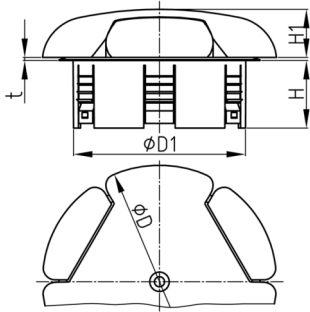

# Walter Bethke GmbH & Co. KG

Technische Kunststoff - und Hybridprodukte

**Product Group** KBKZ35

Floor outlet made of PP for vertical connection of three of the KBKCUB, KBKPRO, KBKCL or KBKFLII cable routing systems

### Material

- Polypropylene (PP)

Order Number	D	D1	H	H1	t
	mm	mm	mm	mm	mm
KBKZ35 Outlet-Switch	140	110	43	30	3