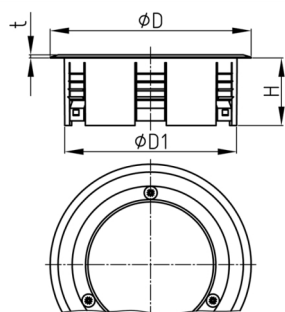

Walter Bethke GmbH & Co. KG

Technische Kunststoff - und Hybridprodukte

Product Group KBKZ36

Floor outlet made of PP for one connection of the cable routing system KBK, only outlet whitout cap

Standard Colours

- black
- silver
- white

Material

- Polypropylene (PP)

| Order Number | D | D1 | D2 | H |
|---------------|-----|-----|-----|----|
| | mm | mm | mm | mm |
| KBKZ36 Outlet | 128 | 110 | 100 | 43 |