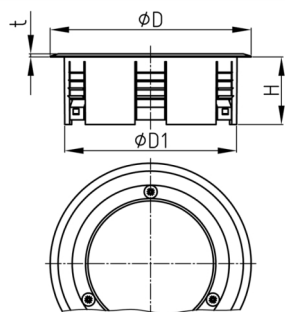

Walter Bethke GmbH & Co. KG

Technische Kunststoff - und Hybridprodukte

Product Group KBKZ36

Floor outlet made of PP for one connection of the cable routing system KBK, only outlet whitout cap

Standard Colours

- black
- silver
- white

Material

- Polypropylene (PP)

Order Number	D	D1	D2	H
	mm	mm	mm	mm
KBKZ36 Outlet	128	110	100	43