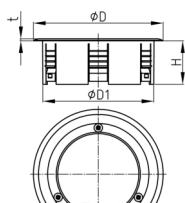

Walter Bethke GmbH & Co. KG

Technische Kunststoff - und Hybridprodukte

Product Group KBKZ36

Floor outlet made of PP for one connection of the cable routing system KBK, only outlet whitout cap

Standard Colours

- black
- silver
- white

Material

- Polypropylene (PP)

Order Number	D	D1	D2	H
	mm	mm	mm	mm
KBKZ36 Outlet	128	110	100	43