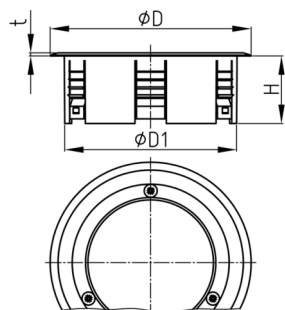

Walter Bethke GmbH & Co. KG

Technische Kunststoff - und Hybridprodukte

Product Group KBKZ36

Floor outlet made of PP for one connection of the cable routing system KBK, only outlet whitout cap

Standard Colours

- black
- silver
- white

Material

- Polypropylene (PP)

Order Number	D	D1	D2	H
	mm	mm	mm	mm
KBKZ36 Outlet	128	110	100	43