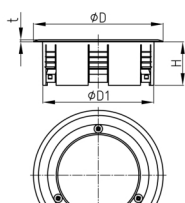

Walter Bethke GmbH & Co. KG

Technische Kunststoff - und Hybridprodukte

Product Group KBKZ36

Floor outlet made of PP for one connection of the cable routing system KBK, only outlet whitout cap

Standard Colours

- black
- silver
- white

Material

- Polypropylene (PP)

| Order Number | D | D1 | D2 | H |
|---------------|-----|-----|-----|----|
| | mm | mm | mm | mm |
| KBKZ36 Outlet | 128 | 110 | 100 | 43 |