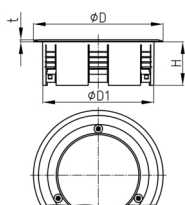

Walter Bethke GmbH & Co. KG

Technische Kunststoff - und Hybridprodukte

Product Group KBKZ36

Floor outlet made of PP for one connection of the cable routing system KBK, only outlet whitout cap

Standard Colours

- black
- silver
- white

Material

- Polypropylene (PP)

Order Number	D	D1	D2	H
	mm	mm	mm	mm
KBKZ36 Outlet	128	110	100	43