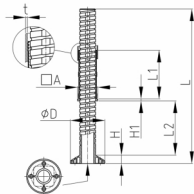

Product Group VJLQ1

Heavy duty adjusting plugs made of ABS for square tubes with round base

Standard Colours

- black

Material

- ABS

Order Number	A	D	H	H1	L	L1	L2	t
	mm	mm	mm	mm	mm	mm	mm	mm
VJLQ1 50x50x1,5	50	60	15	4	213	96	120	1,5
VJLQ1 50x50x2	50	60	15	4	213	96	120	2
VJLQ1 60x60x2	60	70	15	4	213	96	120	2