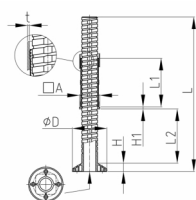

Product Group VJLQ1

Heavy duty adjusting plugs made of ABS for square tubes with round base

Standard Colours

- black

Material

- ABS

Order Number	A	D	H	H1	L	L1	L2	t
	mm	mm	mm	mm	mm	mm	mm	mm
VJLQ1 50x50x1,5	50	60	15	4	213	96	120	1,5
VJLQ1 50x50x2	50	60	15	4	213	96	120	2
VJLQ1 60x60x2	60	70	15	4	213	96	120	2