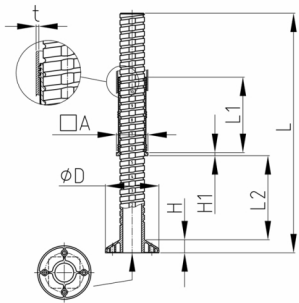

Product Group VJLQ1

Heavy duty adjusting plugs made of ABS for square tubes with round base

Standard Colours

- black

Material

- ABS

Order Number	A	D	H	H1	L	L1	L2	t
	mm	mm	mm	mm	mm	mm	mm	mm
VJLQ1 50x50x1,5	50	60	15	4	213	96	120	1,5
VJLQ1 50x50x2	50	60	15	4	213	96	120	2
VJLQ1 60x60x2	60	70	15	4	213	96	120	2