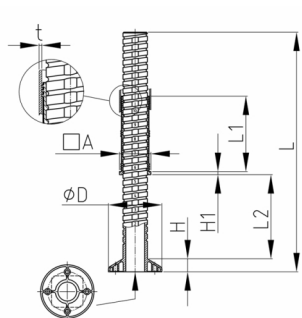

Product Group VJLQ1

Heavy duty adjusting plugs made of ABS for square tubes with round base

Standard Colours

- black

Material

- ABS

Order Number	A	D	H	H1	L	L1	L2	t
	mm	mm	mm	mm	mm	mm	mm	mm
VJLQ1 50x50x1,5	50	60	15	4	213	96	120	1,5
VJLQ1 50x50x2	50	60	15	4	213	96	120	2
VJLQ1 60x60x2	60	70	15	4	213	96	120	2