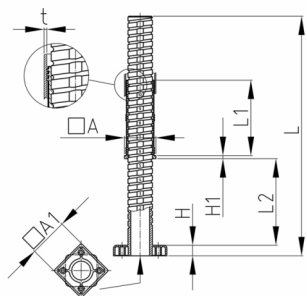

Product Group VJLQ2

Heavy duty adjusting plugs made of ABS for square tubes with square base

Standard Colours

- black

Material

- ABS

Order Number	A	A1	H	H1	L	L1	L2	t
	mm	mm	mm	mm	mm	mm	mm	mm
VJLQ2 50x50x1,5	50	50	12	4	213	96	120	1,5
VJLQ2 50x50x2	50	50	12	4	213	96	120	2