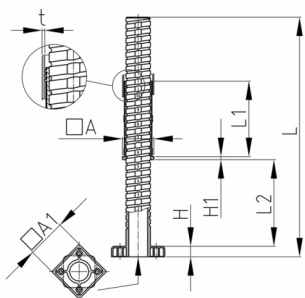

### Product Group VJLQ2

Heavy duty adjusting plugs made of ABS for square tubes with square base

#### Material

- ABS

Order Number	A	A1	H	H1	L	L1	L2	t
	mm	mm	mm	mm	mm	mm	mm	mm
VJLQ2 50x50x1,5	50	50	12	4	213	96	120	1,5
VJLQ2 50x50x2	50	50	12	4	213	96	120	2