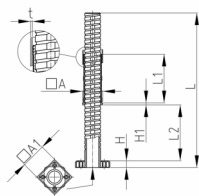

Product Group VJLQ2

Heavy duty adjusting plugs made of ABS for square tubes with square base

Standard Colours

- black

Material

- ABS

Order Number	A	A1	H	H1	L	L1	L2	t
	mm	mm	mm	mm	mm	mm	mm	mm
VJLQ2 50x50x1,5	50	50	12	4	213	96	120	1,5
VJLQ2 50x50x2	50	50	12	4	213	96	120	2