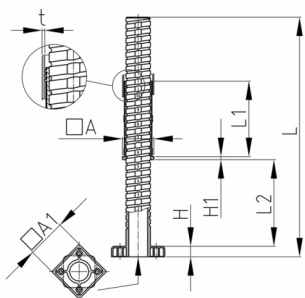

Product Group VJLQ2

Heavy duty adjusting plugs made of ABS for square tubes with square base

Standard Colours

- black

Material

- ABS

Order Number	A	A1	H	H1	L	L1	L2	t
	mm	mm	mm	mm	mm	mm	mm	mm
VJLQ2 50x50x1,5	50	50	12	4	213	96	120	1,5
VJLQ2 50x50x2	50	50	12	4	213	96	120	2