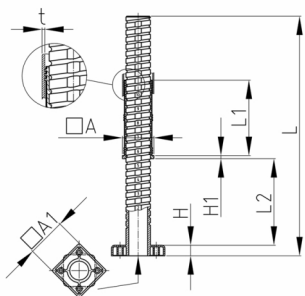

Product Group VJLQ2

Heavy duty adjusting plugs made of ABS for square tubes with square base

Standard Colours

- black

Material

- ABS

Order Number	A	A1	H	H1	L	L1	L2	t
	mm	mm	mm	mm	mm	mm	mm	mm
VJLQ2 50x50x1,5	50	50	12	4	213	96	120	1,5
VJLQ2 50x50x2	50	50	12	4	213	96	120	2