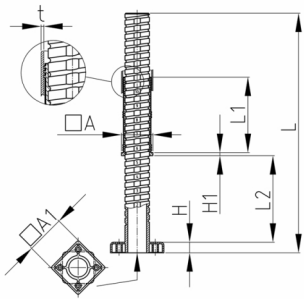

### Product Group VJLQ2

Heavy duty adjusting plugs made of ABS for square tubes with square base

#### Material

- ABS

Order Number	A	A1	H	H1	L	L1	L2	t
	mm	mm	mm	mm	mm	mm	mm	mm
VJLQ2 50x50x1,5	50	50	12	4	213	96	120	1,5
VJLQ2 50x50x2	50	50	12	4	213	96	120	2