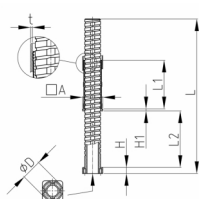

Product Group VJLQ3

Heavy duty adjusting plugs made of PA-GF for square tubes with small round base

Standard Colours

- black

Material

- Polyamide, glass fibre reinforced (PA-GF)

Order Number	A	D	H	H1	L	L1	L2	t
	mm	mm	mm	mm	mm	mm	mm	mm
VJLQ3 40x40x1,5	40	40	9	4	283,5	96	170	1,5
VJLQ3 40x40x1,5 K	40	40	9	4	198,5	96	100	1,5
VJLQ3 40x40x2	40	40	9	4	283,5	96	170	2
VJLQ3 40x40x2 K	40	40	9	4	198,5	96	100	2