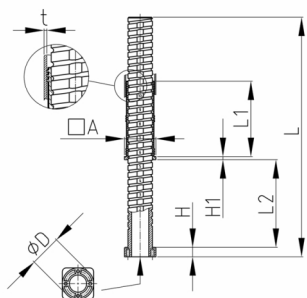

Product Group VJLQ3

Heavy duty adjusting plugs made of PA-GF for square tubes with small round base

Standard Colours

- black

Material

- Polyamide, glass fibre reinforced (PA-GF)

Order Number	A	D	H	H1	L	L1	L2	t
	mm	mm	mm	mm	mm	mm	mm	mm
VJLQ3 40x40x1,5	40	40	9	4	283,5	96	170	1,5
VJLQ3 40x40x1,5 K	40	40	9	4	198,5	96	100	1,5
VJLQ3 40x40x2	40	40	9	4	283,5	96	170	2
VJLQ3 40x40x2 K	40	40	9	4	198,5	96	100	2