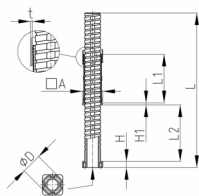

Product Group VJLQ3

Heavy duty adjusting plugs made of PA-GF for square tubes with small round base

Standard Colours

- black

Material

- Polyamide, glass fibre reinforced (PA-GF)

Order Number	A	D	H	H1	L	L1	L2	t
	mm	mm	mm	mm	mm	mm	mm	mm
VJLQ3 40x40x1,5	40	40	9	4	283,5	96	170	1,5
VJLQ3 40x40x1,5 K	40	40	9	4	198,5	96	100	1,5
VJLQ3 40x40x2	40	40	9	4	283,5	96	170	2
VJLQ3 40x40x2 K	40	40	9	4	198,5	96	100	2