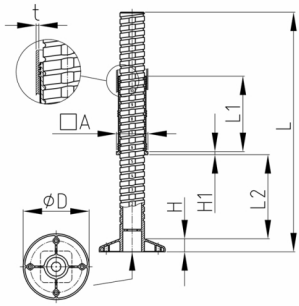

Product Group VJLQ4

Heavy duty adjusting plugs made of PA-GF for square tubes with big round base

Standard Colours

- black

Material

- Polyamide, glass fibre reinforced (PA-GF)

Order Number	A	D	H	H1	L	L1	L2	t
	mm	mm	mm	mm	mm	mm	mm	mm
VJLQ4 40x40x1,5	40	68	15	4	283,5	96	170	1,5
VJLQ4 40x40x1,5 K	40	68	15	4	198,5	96	100	1,5
VJLQ4 40x40x2	40	68	15	4	283,5	96	170	2
VJLQ4 40x40x2 K	40	68	15	4	198,5	96	100	2