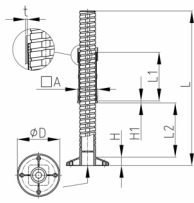

Product Group VJLQ4

Heavy duty adjusting plugs made of PA-GF for square tubes with big round base

Standard Colours

- black

Material

- Polyamide, glass fibre reinforced (PA-GF)

Order Number	A	D	H	H1	L	L1	L2	t
	mm	mm	mm	mm	mm	mm	mm	mm
VJLQ4 40x40x1,5	40	68	15	4	283,5	96	170	1,5
VJLQ4 40x40x1,5 K	40	68	15	4	198,5	96	100	1,5
VJLQ4 40x40x2	40	68	15	4	283,5	96	170	2
VJLQ4 40x40x2 K	40	68	15	4	198,5	96	100	2