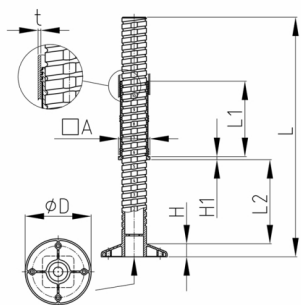

Product Group VJLQ4

Heavy duty adjusting plugs made of PA-GF for square tubes with big round base

Standard Colours

- black

Material

- Polyamide, glass fibre reinforced (PA-GF)

Order Number	A	D	H	H1	L	L1	L2	t
	mm	mm	mm	mm	mm	mm	mm	mm
VJLQ4 40x40x1,5	40	68	15	4	283,5	96	170	1,5
VJLQ4 40x40x1,5 K	40	68	15	4	198,5	96	100	1,5
VJLQ4 40x40x2	40	68	15	4	283,5	96	170	2
VJLQ4 40x40x2 K	40	68	15	4	198,5	96	100	2