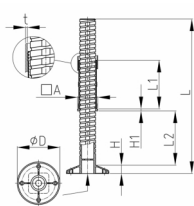

Product Group VJLQ4

Heavy duty adjusting plugs made of PA-GF for square tubes with big round base

Standard Colours

- black

Material

- Polyamide, glass fibre reinforced (PA-GF)

Order Number	A	D	H	H1	L	L1	L2	t
	mm	mm	mm	mm	mm	mm	mm	mm
VJLQ4 40x40x1,5	40	68	15	4	283,5	96	170	1,5
VJLQ4 40x40x1,5 K	40	68	15	4	198,5	96	100	1,5
VJLQ4 40x40x2	40	68	15	4	283,5	96	170	2
VJLQ4 40x40x2 K	40	68	15	4	198,5	96	100	2